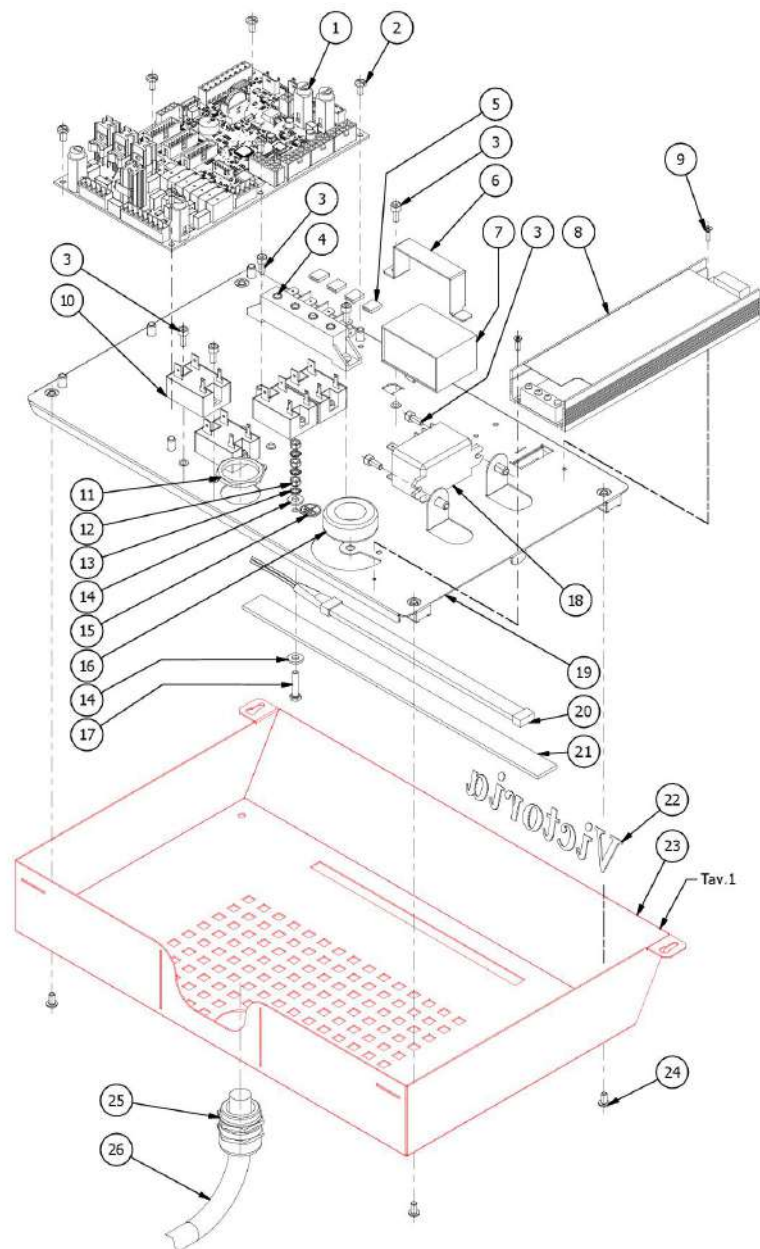

TABLE 13
VICTORIA

POS	CODE	DESCRIPTION
1	7665536R	CARD VICT.1.0
1	7665537R	CARD VICT.2.0
2	7809813	SCREW TCI M4X8 DIN85
3	7816009	SCREW TCEI M4X10 UNI 5931A2
4	7612514	WISE FV173 4 CONTACTS
5	7611005	COPRIFASTON PRESS.1/8
6	5058489LW	ELECTRIC BOX BLOCK FILTER
7	7663010	THREE PHASE FILTER
8	7637211	POWER SUPPLY 200VA 24V UHP-200-24
9	7817803	SCREW TPS M3X10 UNI 7688 DIN 965 A2
10	7635426	RELAIS SSR COMPACT
11	7614009	NUT PG21
11	7614011	NUT PG29
12	7822603	NUT M4 OT
13	7814001	WASHER D4 DIN 6798A A2
14	5261801	WASHER D11
15	5520515.01	ADHESIVE LABEL
16	7663014	WIRED TOROID 3-124-358
17	7826411	SCREW TE M4X20 UNI5739 OT
18	7635422	RELAY 30A 220/240V
19	5055756LL	ELECTRIC PART PLATE W/COMPASSES
20	7663626.01	LED RGB 12V L = 200MM FEMALE
21	5370004	WHITE PLEX
22	5522513	LABEL METALSCRIPT
23	5055755LS	ELECTRIC BOX
24	7819908	SCREW TTEI M4X8
25	7614008	BLOCKCABLE PG21
25	7614010	BLOCKCABLE PG29
26	5968512	ASSY CABLE POWER SUPPLY 5X2.5
26	5968514	ASSY CABLE POWER SUPPLY 3X8AWG

TABLE 13
VICTORIA