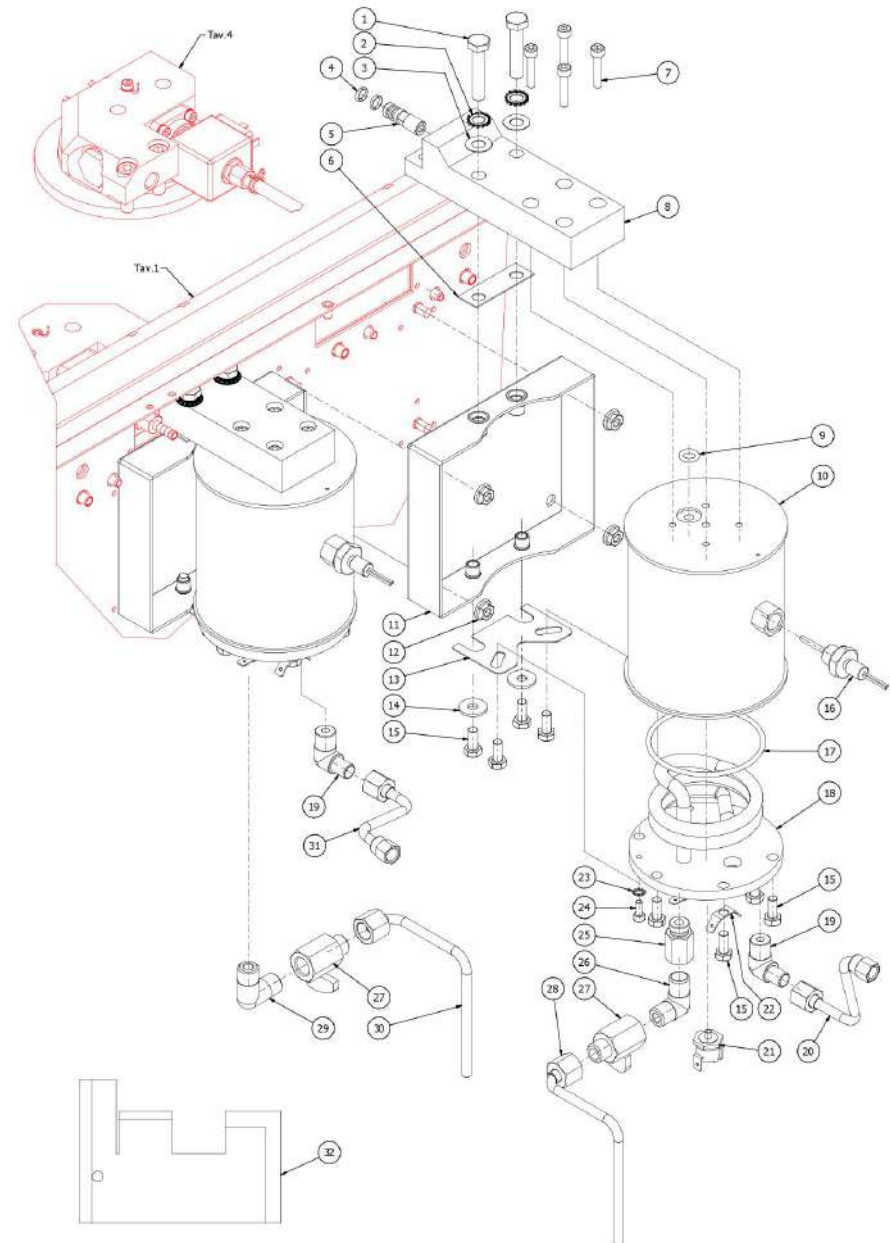

BEZZERA**VICTORIA**

TABLE 5 - (up to 14/01/2020)
VICTORIA

BEZZERA

VICTORIA

TABLE 5A - (from 15/01/2020)
VICTORIA

POS	CODE	DESCRIPTION
1	7816426	SCREW TE M8X40 UNI5739 A2
2	7814006	WASHER D8 DIN6798A A2 INOX
3	7825004	WASHER D8.5X17X0.5 OT
4	7496036	OR GASKET D6.3X2.4 NBR70
6	5859934	INSULATING COFFEE BOILER
7	7816021	SCREW TCEI M5X25 UNI 5931 A2
8	5283063.02AL	BACK DELIVERY BODY GROUP
9	7496093	GASKET OR 109 VITON 70SH
10	5320531BL	COFFEE BOILER
11	5058481LS	COFFEE BOILER SUPPORT GROUP
12	7812701	NUT M6 DIN6923 INOX A2
13	5055757	COFFEE BOILER PLATE SUPPORT
14	7815002	WASHER D6.4X18X1,6 DIN 9021 A2
15	7816422	SCREW TE M6X14 UNI 5739 OT
16	7666008	PROBE X THERMOPID AISI316 D3
17	7496040	OR GASKET D73 X 3 VITON
18	5722257AL	HEATING ELEMENT COPPER 220/240V-800
18	5722259AL	HEATING ELEMENT 220/240V-1100/1300W
19	5301512	UNION ELBOW M12 X 1/4 G
20	5162474LL	VOLUMETRIC COUNTER TUBE
21	7434009	THERMOSTAT MANUAL 16A 135°C
22	7615002	DOUBLE FASTON 90° HOLE D6.3
23	7814001	WASHER D4 DIN 6798A A2
24	7816009	SCREW TCEI M4X10 UNI 5931A2
25	5225304AL	FITTING 1/4"GXM13 MF
26	5301506TR	UNION ELBOW M13X1/4 G
27	7451504	BALL VALVE MINIBALL 1/4 G M/F
28	5162469LL	COFFEE BOILER DRAIN TUBE 1°GR
29	5301527TR	ELBOW FITTING 1/4 G OT
30	5162470LL	COFFEE BOILER DRAIN TUBE 2°GR