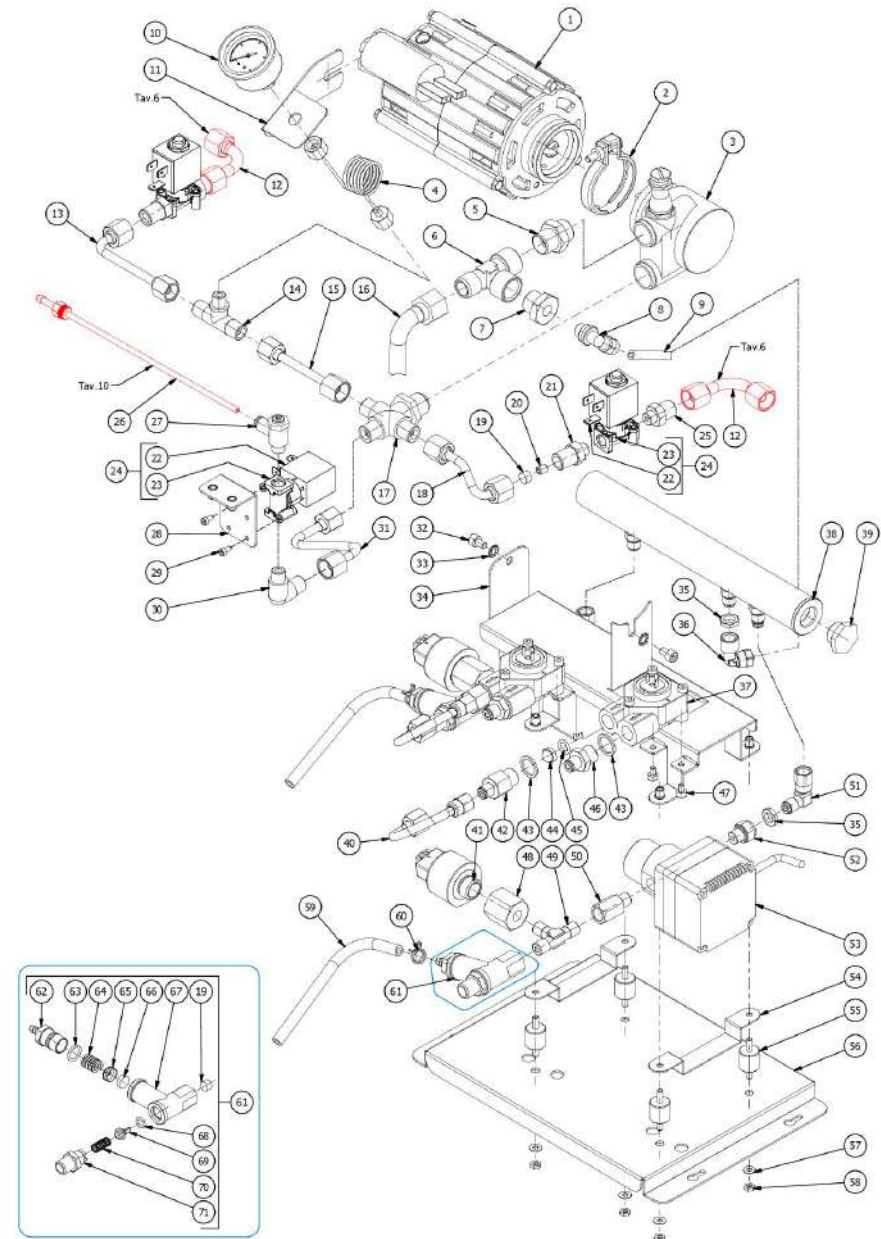

TABLE 11
VICTORIA

POS	CODE	DESCRIPTION
59	5194549	HOSE Ø 8x5 SILICONE L=350
60	7611516	CLAMP 10086
61	5965212.01AL	ASSY OPV ADJUST. 9/12 BAR
62	5302077AL	FITTING PORT.M14X1 OTXTUBO6X4 OT57U
63	7496052	OR GASKET 114 VITON
64	5471539	CALIBRATED SPRING D.1,6
65	5224620AL	GASKET-HOLDER ES.12X6.8 OT57USA
66	5493042	GASKET D.11X3
67	5283053TP	SURPRESSION VALVE BODY
68	7496018	OR GASKET 105
69	5224615AL	GASKET-HOLDER SURP.VALVE OT57USA
70	5471505	CALIBRATED SPRING D0.45 H22 AISI302
71	5302017AL	FITTING M12 ES16 H26.5 OT57USA

TABLE 11
VICTORIA