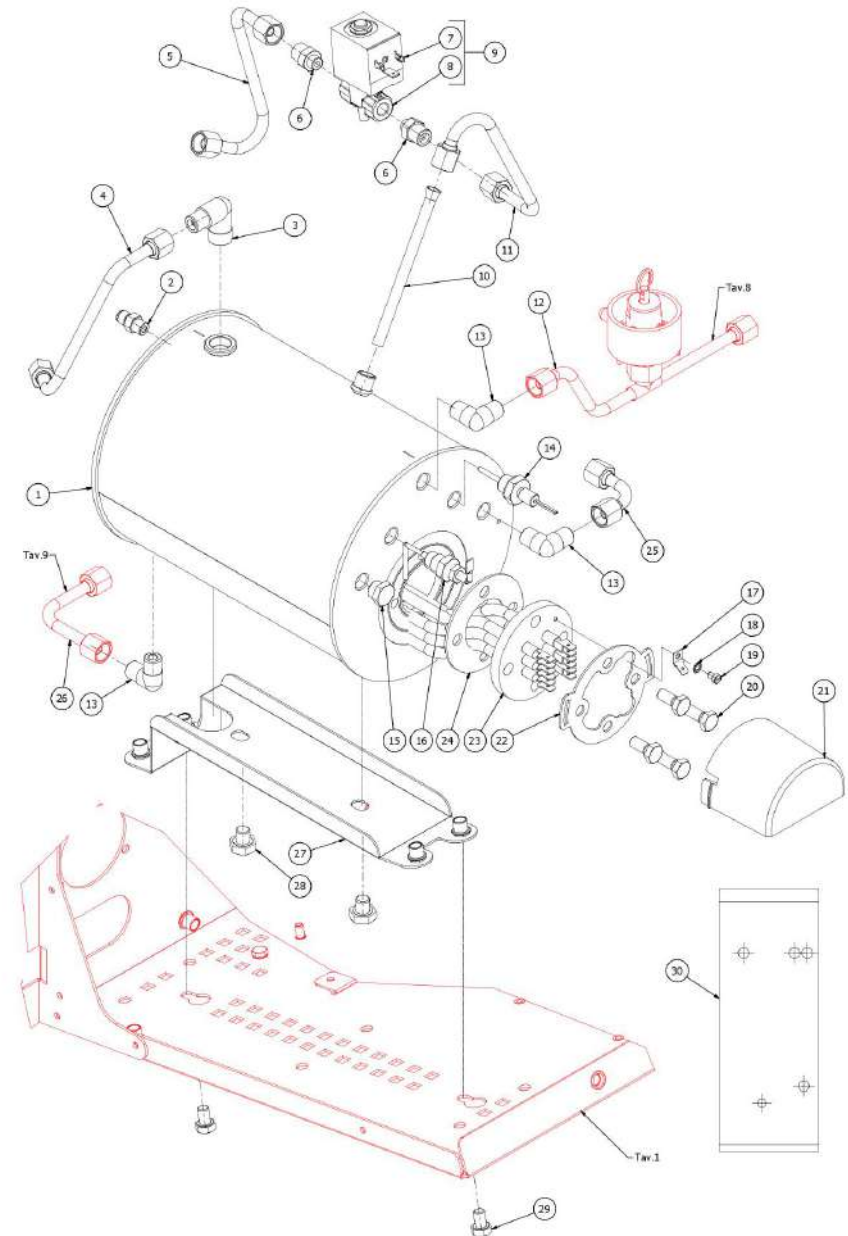

TABLE 7
VICTORIA

TABLE 7
VICTORIA

POS	CODE	DESCRIPTION
28	7816401	SCREW TE M10X10 UNI 5739 A2
29	7816420	SCREW TE M8X12 UNI5739 A2
30	9991021	SERVICE BOILER COVER

TABLE 7
VICTORIA

TABLE 8
VICTORIA

POS	CODE	DESCRIPTION
1	7702320.01	EV.2 WAY 220/230V BIG COIL
1	7702414.01	EV.2 WAYS OLAB 240V BIG COIL
2	7703017	ELECTROPILOT 2 LARGE WAYS
3	7630340	COIL EV.220/230V OLAB 2-3 WAY GR
3	7630342	COIL 240V OLAB 2-3 WAYS BIG
4	5302014AL	FITTING M13X1/8 G ES15 H23.5
5	5163386LL	TUBE BOILER/SECURITY VALVE/SOLENOID
6	5492021	GASKET D18x10x2
7	5965308	ASSY SECURITY VALVE 2,5 BAR
8	5963047	CUP+O-RING+PLUG
9	7611516	CLAMP 10086
10	5194552	HOSE Ø 8x5 SILICONE L=500 1GR
11	5194540	SILICON PIPE D8X5X1.5 L=300
12	7496094	O-RING GASKET 102 VITON 70SH
13	5264017.02	SECURITY VALVE PIN
14	5226417.01	SECURITY VALVE 1/8 G PLUG