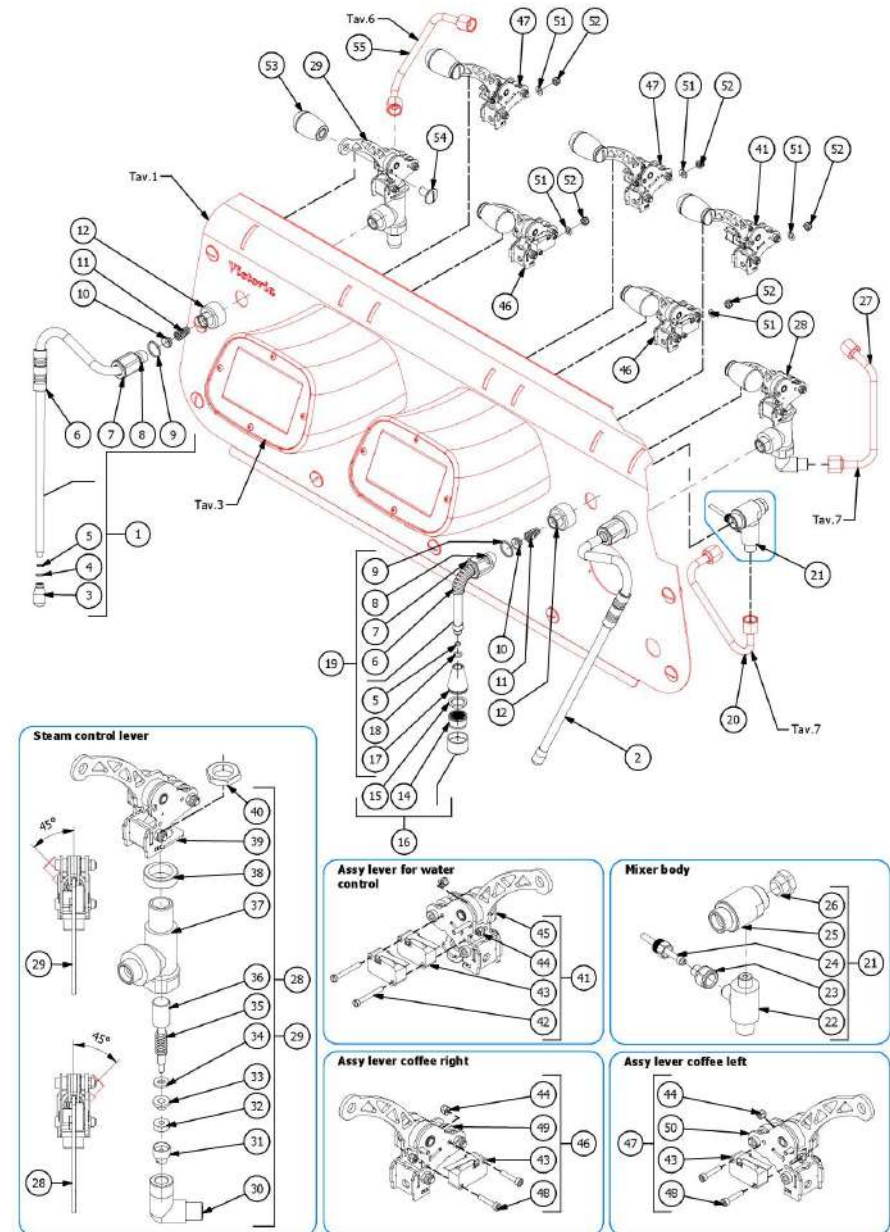

BEZZERA

VICTORIA

TABLE 10
VICTORIA

TABLE 10
VICTORIA

POS	CODE	DESCRIPTION
32	5496042	GASKET D11X4X4 EPT 70
33	5494004	GASKET D12 X 6 PTFE GRAPHITIZED
34	5261801	WASHER D11
35	5471513	SPRING D8 H17 AISI302
36	5260205DL	SHAFT D12X60,5 AISI303
37	5283058AL	TAP BODY 3/8 G D26/22
38	5220612	STEAM TAP BUSH
39	5963232	LEVER GROUP COMMAND STEAM WITHOUT
40	5221826	NUT 3/8 G ES.22 H5 OT
41	5960517.01	ASSY LEVER FOR WATER CONTROL VICT.
42	7826205	SCREW TCI M3X25 UNI6107 OT
43	7633909	MICROSWITCH NRA43K5
44	7812402	NUT M3 UNI7473 A2 SELF-LOCKING INOX
45	5963233	LEVER GROUP COMMAND WATER WITHOUT
46	5960516.01	ASSY LEVER COFFEE RIGHT VICT.
47	5960515.01	ASSY LEVER COFFEE LEFT VICT.
48	7816029	SCREW TCEI M3X16 UNI5931 A2
49	5963234	LEVER GROUP COMMAND COFFEE RIGHT
50	5963235	LEVER GROUP COMMAND COFFEE LEFT
51	7815003	PLAIN WASHER D5 UNI 6592 A2
52	7811601	SELF-LOCKING NUT M5 UNI 7474 A2
53	7372005	WOODEN KNOBS + INOX
54	7809906DL	SCREWS POELIER M8X16 A2 AISI304
55	5163381LL	STEAM BOILER TUBE