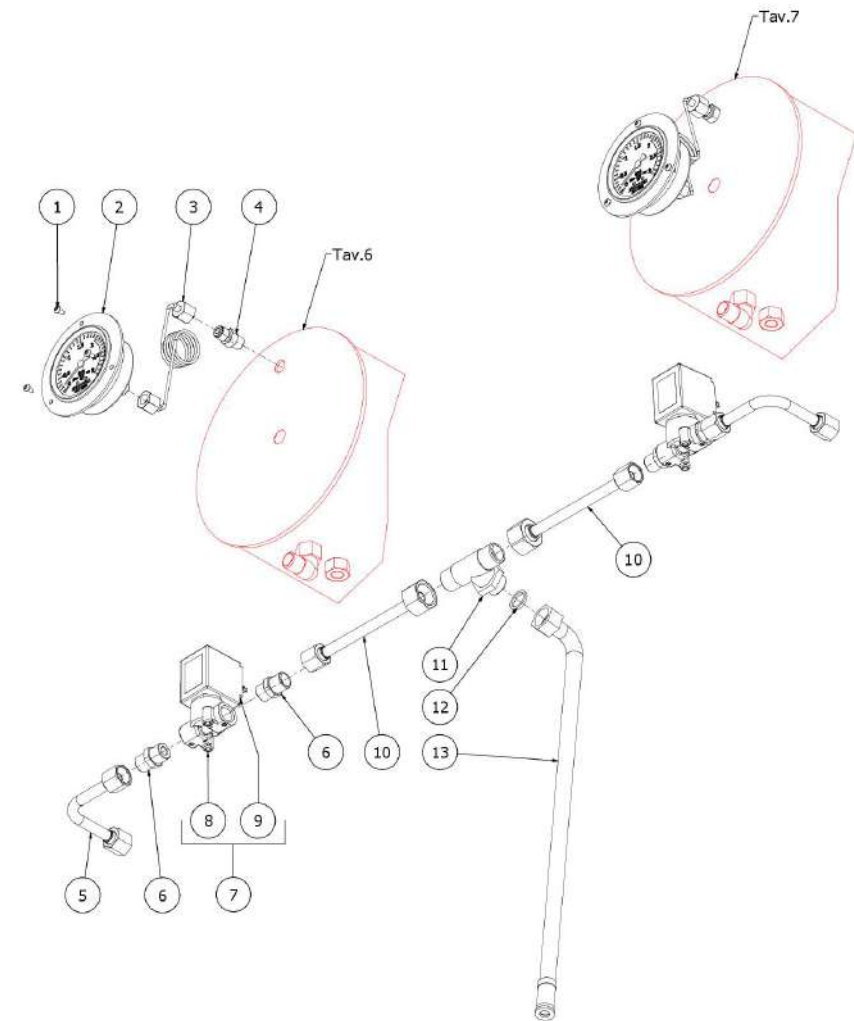

TABLE 9
VICTORIA

POS	CODE	DESCRIPTION
1	7819910	SCREW TBEI M3X6 ISO 7380 A2
2	7432529	MANOMETER D63 3BAR CUSTOM
3	7400912	SERVICE BOILER CAPILLARY
4	7304502TR	STRAIGHT FITTING 1/8 G OT
5	5163388LL	TUBE BOILER/DRAIN SOLENOID
6	5302019AL	FITTING M13X1/4 G ES15 H25.5 OT57US
7	7702323	SOLENOID VALVE 2WAYS SIRAI 24V D4.8
8	7703020	ELETTROPILOT SIRAI 2 WAYS SMALL
9	7630346	COIL EV.24V D4.8MM SMALL
10	5163389LL	TUBE SOLENOID DRAIN/DRAIN
11	5300511.01TR	FITTING TEE 3/8 G OT
12	5492010	GASKET D14.5X10.5X2
13	7200520	FLEX INOX DN8 SIL.F3/8

TABLE 9
VICTORIA