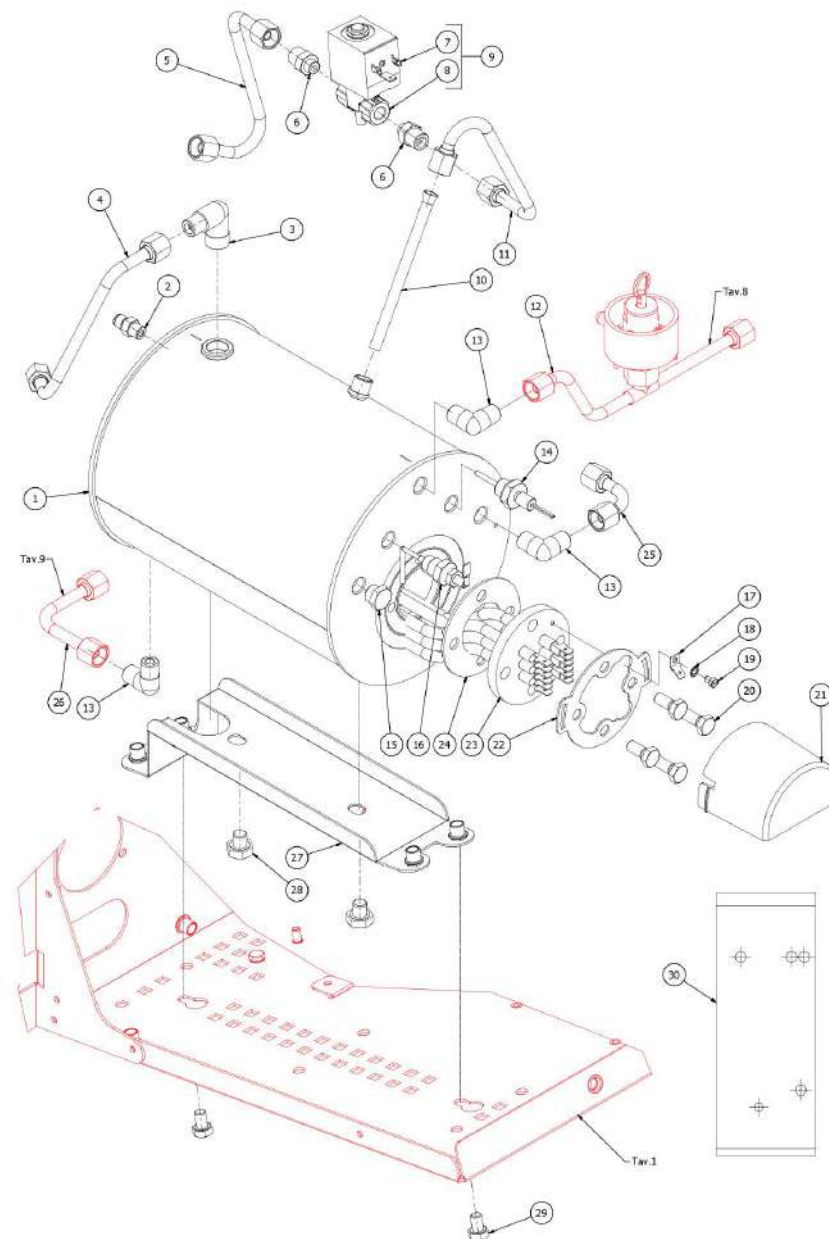

TABLE 7
VICTORIA

TABLE 7
VICTORIA

POS	CODE	DESCRIPTION
28	7816401	SCREW TE M10X10 UNI 5739 A2
29	7816420	SCREW TE M8X12 UNI5739 A2
30	9991021	SERVICE BOILER COVER

TABLE 7
VICTORIA

TABLE 8
VICTORIA

POS	CODE	DESCRIPTION
1	7702320.01	EV.2 WAY 220/230V BIG COIL
1	7702414.01	EV.2 WAYS OLAB 240V BIG COIL
2	7703017	ELECTROPILOT 2 LARGE WAYS
3	7630340	COIL EV.220/230V OLAB 2-3 WAY GR
3	7630342	COIL 240V OLAB 2-3 WAYS BIG
4	5302014AL	FITTING M13X1/8 G ES15 H23.5
5	5163386LL	TUBE BOILER/SECURITY VALVE/SOLENOID
6	5492021	GASKET D18x10x2
7	5965308	ASSY SECURITY VALVE 2,5 BAR
8	5963047	CUP+O-RING+PLUG
9	7611516	CLAMP 10086
10	5194552	HOSE Ø 8x5 SILICONE L=500 1GR
11	5194540	SILICON PIPE D8X5X1.5 L=300
12	7496094	O-RING GASKET 102 VITON 70SH
13	5264017.02	SECURITY VALVE PIN
14	5226417.01	SECURITY VALVE 1/8 G PLUG