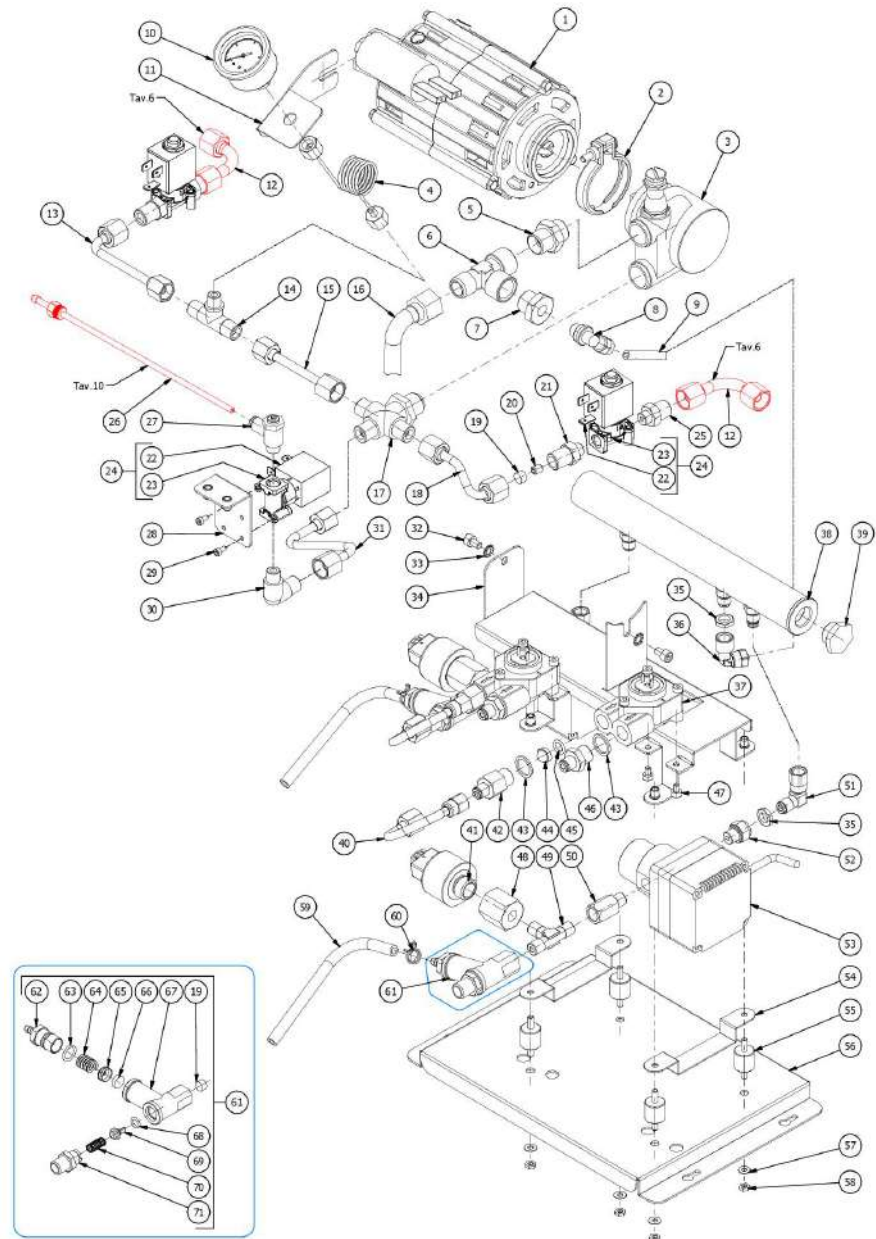

BEZZERA

VICTORIA

TABLE 10
VICTORIA

TABLE 10
VICTORIA

POS	CODE	DESCRIPTION
32	5496042	GASKET D11X4X4 EPT 70
33	5494004	GASKET D12 X 6 PTFE GRAPHITIZED
34	5261801	WASHER D11
35	5471513	SPRING D8 H17 AISI302
36	5260205DL	SHAFT D12X60,5 AISI303
37	5283058AL	TAP BODY 3/8 G D26/22
38	5220612	STEAM TAP BUSH
39	5963232	LEVER GROUP COMMAND STEAM WITHOUT
40	5221826	NUT 3/8 G ES.22 H5 OT
41	5960517.01	ASSY LEVER FOR WATER CONTROL VICT.
42	7826205	SCREW TCI M3X25 UNI6107 OT
43	7633909	MICROSWITCH NRA43K5
44	7812402	NUT M3 UNI7473 A2 SELF-LOCKING INOX
45	5963233	LEVER GROUP COMMAND WATER WITHOUT
46	5960516.01	ASSY LEVER COFFEE RIGHT VICT.
47	5960515.01	ASSY LEVER COFFEE LEFT VICT.
48	7816029	SCREW TCEI M3X16 UNI5931 A2
49	5963234	LEVER GROUP COMMAND COFFEE RIGHT
50	5963235	LEVER GROUP COMMAND COFFEE LEFT
51	7815003	PLAIN WASHER D5 UNI 6592 A2
52	7811601	SELF-LOCKING NUT M5 UNI 7474 A2
53	7372005	WOODEN KNOBS + INOX
54	7809906DL	SCREWS POELIER M8X16 A2 AISI304
55	5163381LL	STEAM BOILER TUBE

BEZZERA

VICTORIA

TABLE 11
VICTORIA

TABLE 11
VICTORIA

POS	CODE	DESCRIPTION
59	5194549	HOSE Ø 8x5 SILICONE L=350
60	7611516	CLAMP 10086
61	5965212.01AL	ASSY OPV ADJUST. 9/12 BAR
62	5302077AL	FITTING PORT.M14X1 OTXTUBO6X4 OT57U
63	7496052	OR GASKET 114 VITON
64	5471539	CALIBRATED SPRING D.1,6
65	5224620AL	GASKET-HOLDER ES.12X6.8 OT57USA
66	5493042	GASKET D.11X3
67	5283053TP	SURPRESSION VALVE BODY
68	7496018	OR GASKET 105
69	5224615AL	GASKET-HOLDER SURP.VALVE OT57USA
70	5471505	CALIBRATED SPRING D0.45 H22 AISI302
71	5302017AL	FITTING M12 ES16 H26.5 OT57USA