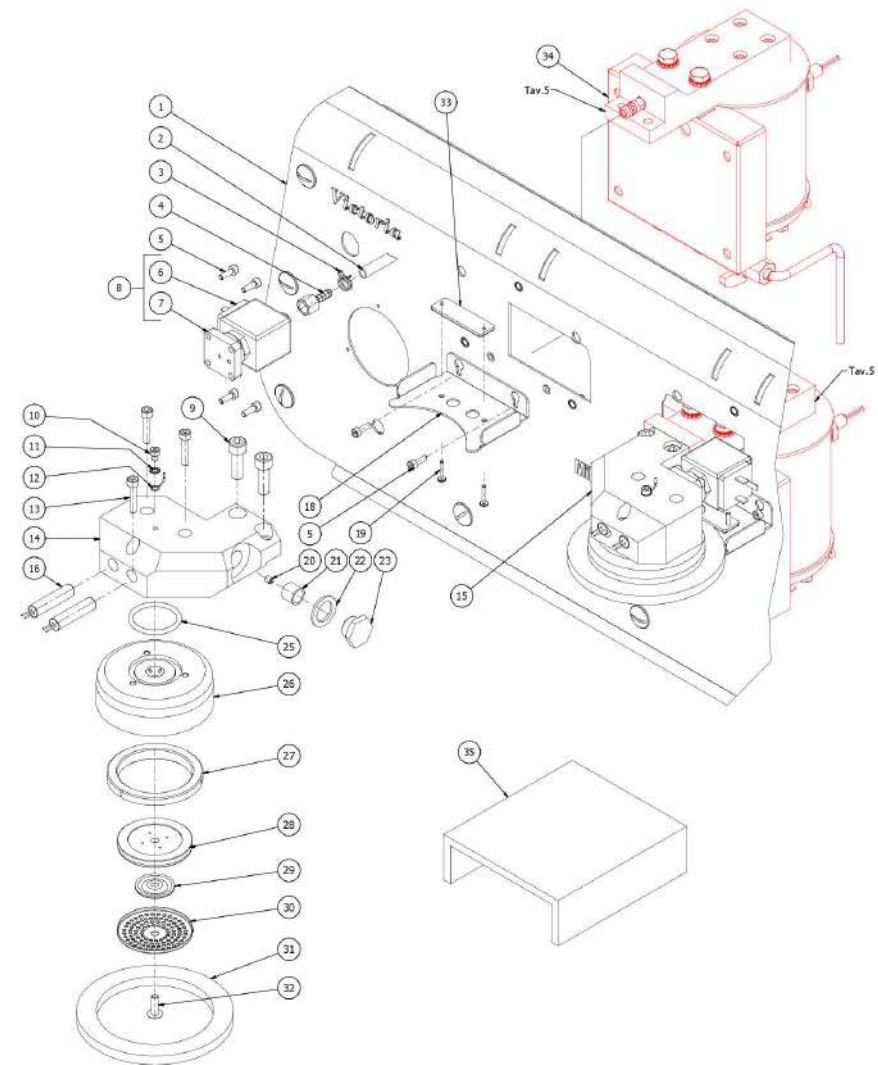

BEZZERA**VICTORIA**

TABLE 4A - (from 15/01/2020)
VICTORIA

BEZZERA**VICTORIA**

TABLE 4 - (up to 14/01/2020)

VICTORIA

POS	CODE	DESCRIPTION
33	7663623	WHITE LED 12V
34	5283063TP	BACK BODY GROUP DELIVERY
35	9991023	GROUP DELIVERY COVER

BEZZERA**VICTORIA**

TABLE 4 - (up to 14/01/2020)

VICTORIA

BEZZERA

VICTORIA

TABLE 5 - (up to 14/01/2020)
VICTORIA

POS	CODE	DESCRIPTION
1	7816426	SCREW TE M8X40 UNI5739 A2
2	7814006	WASHER D8 DIN6798A A2 INOX
3	7825004	WASHER D8.5X17X0.5 OT
4	7496023	GASKET OR 106 VITON
5	5265207	FITTING FOR GRAFTING GROUP
6	5859934	INSULATING COFFEE BOILER
7	7816021	SCREW TCEI M5X25 UNI 5931 A2
8	5283063TP	BACK BODY GROUP DELIVERY
9	7496093	GASKET OR 109 VITON 70SH
10	5320531BL	COFFEE BOILER
11	5058481LS	COFFEE BOILER SUPPORT GROUP
12	7812701	NUT M6 DIN6923 INOX A2
13	5055757	COFFEE BOILER PLATE SUPPORT
14	7815002	WASHER D6.4X18X1,6 DIN 9021 A2
15	7816422	SCREW TE M6X14 UNI 5739 OT
16	7666008	PROBE X THERMOPID AISI316 D3
17	7496040	OR GASKET D73 X 3 VITON
18	5722257AL	HEATING ELEMENT COPPER 220/240V-800
18	5722259AL	HEATING ELEMENT 220/240V-1100/1300W
19	5301512	UNION ELBOW M12 X 1/4 G
20	5162474LL	VOLUMETRIC COUNTER TUBE
21	7434009	THERMOSTAT MANUAL 16A 135°C
22	7615002	DOUBLE FASTON 90° HOLE D6.3
23	7814001	WASHER D4 DIN 6798A A2
24	7816009	SCREW TCEI M4X10 UNI 5931A2
25	5225304AL	FITTING 1/4"GXM13 MF
26	5301506TR	UNION ELBOW M13X1/4 G
27	7451504	BALL VALVE MINIBALL 1/4 G M/F
28	5162469LL	COFFEE BOILER DRAIN TUBE 1°GR
29	5301527TR	ELBOW FITTING 1/4 G OT