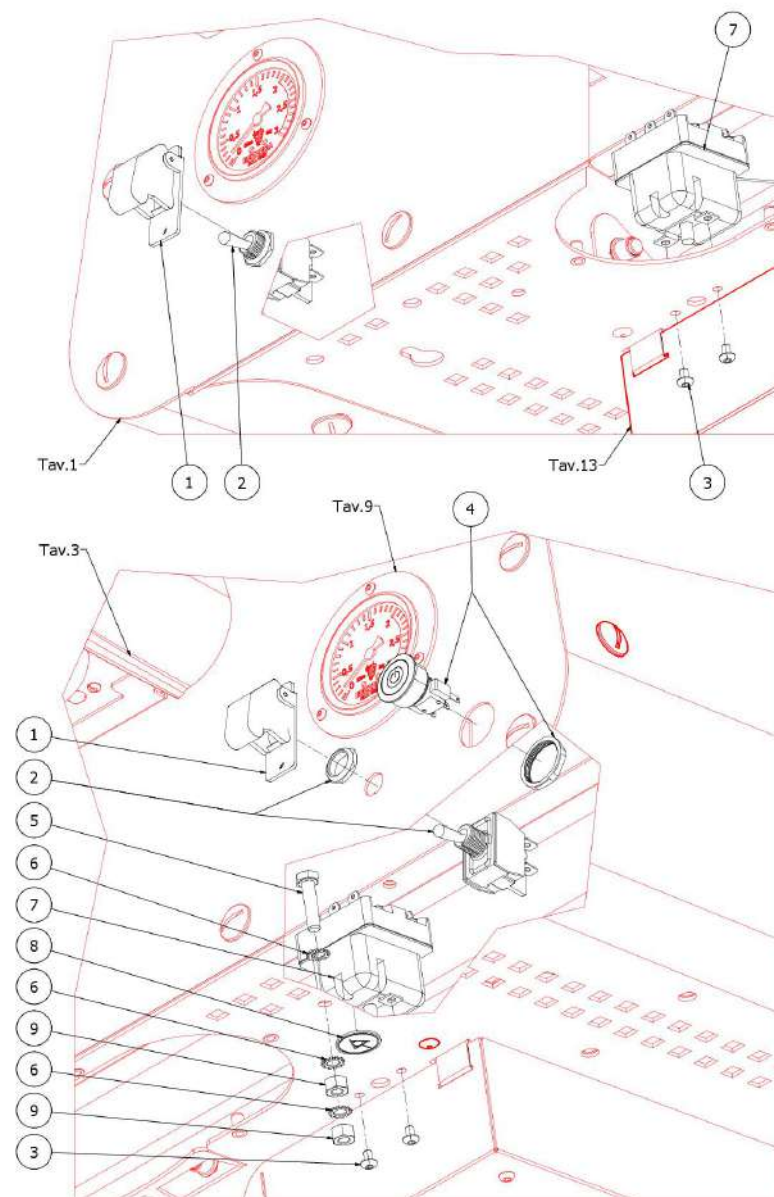

BEZZERA

VICTORIA

TABLE 11
VICTORIA

TABLE 11
VICTORIA

POS	CODE	DESCRIPTION
59	5194549	HOSE Ø 8x5 SILICONE L=350
60	7611516	CLAMP 10086
61	5965212.01AL	ASSY OPV ADJUST. 9/12 BAR
62	5302077AL	FITTING PORT.M14X1 OTXTUBO6X4 OT57U
63	7496052	OR GASKET 114 VITON
64	5471539	CALIBRATED SPRING D.1,6
65	5224620AL	GASKET-HOLDER ES.12X6.8 OT57USA
66	5493042	GASKET D.11X3
67	5283053TP	SURPRESSION VALVE BODY
68	7496018	OR GASKET 105
69	5224615AL	GASKET-HOLDER SURP.VALVE OT57USA
70	5471505	CALIBRATED SPRING D0.45 H22 AISI302
71	5302017AL	FITTING M12 ES16 H26.5 OT57USA

TABLE 11
VICTORIA

TABLE 12
VICTORIA

POS	CODE	DESCRIPTION
1	7633350	COVER SWITCH VICT.RED SCI R17-10B
2	7633349	LEVER SWITCH W/LED SCI R13-404AL
3	7819912	SCREW M4X6
4	7633347	SWITCH SCHURTER MSM22
5	7816418	SCREW TE M6X25 UNI5739 A2
6	7804002	FAN WASHER D6 BURNISHED
7	7434001	THERMOSTAT MANUAL
8	5520524	LABEL ADHESIVE
9	7821403	NUT M6 UNI 5587 OT

TABLE 12
VICTORIA

TABLE 13
VICTORIA

POS	CODE	DESCRIPTION
1	7665536R	CARD VICT.1.0
1	7665537R	CARD VICT.2.0
2	7809813	SCREW TCI M4X8 DIN85
3	7816009	SCREW TCEI M4X10 UNI 5931A2
4	7612514	WISE FV173 4 CONTACTS
5	7611005	COPRIFASTON PRESS.1/8
6	5058489LW	ELECTRIC BOX BLOCK FILTER
7	7663010	THREE PHASE FILTER
8	7637211	POWER SUPPLY 200VA 24V UHP-200-24
9	7817803	SCREW TPS M3X10 UNI 7688 DIN 965 A2
10	7635426	RELAIS SSR COMPACT
11	7614009	NUT PG21
11	7614011	NUT PG29
12	7822603	NUT M4 OT
13	7814001	WASHER D4 DIN 6798A A2
14	5261801	WASHER D11
15	5520515.01	ADHESIVE LABEL
16	7663014	WIRED TOROID 3-124-358
17	7826411	SCREW TE M4X20 UNI5739 OT
18	7635422	RELAY 30A 220/240V
19	5055756LL	ELECTRIC PART PLATE W/COMPASSES
20	7663626.01	LED RGB 12V L = 200MM FEMALE
21	5370004	WHITE PLEX
22	5522513	LABEL METALSCRIPT
23	5055755LS	ELECTRIC BOX
24	7819908	SCREW TTEI M4X8
25	7614008	BLOCKCABLE PG21
25	7614010	BLOCKCABLE PG29
26	5968512	ASSY CABLE POWER SUPPLY 5X2.5
26	5968514	ASSY CABLE POWER SUPPLY 3X8AWG