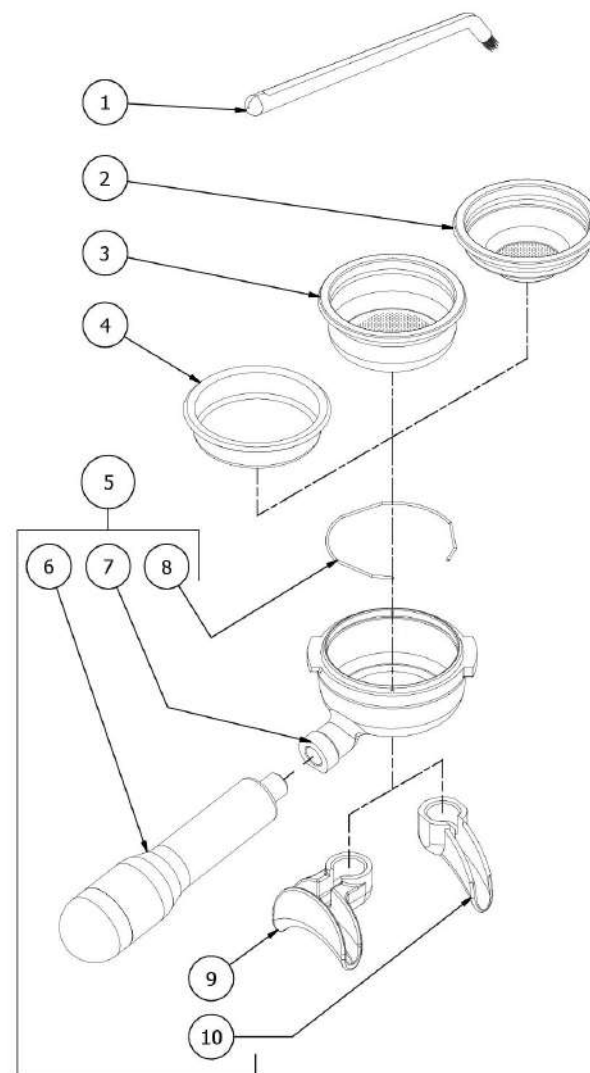

TABLE 14
VICTORIA

POS	CODE	DESCRIPTION
1	7990603	CLEANING BRUSH FOR COFFEE MACHINE
2	5471031.01	FILTER 1 CUP 8 GRAMS
3	5471035	FILTER 2 CUPS 16 GR RIBBED
4	5471038	BLIND FILTER AISI304
5	5965643R	ASSY FILTER-HOLDER BZ 1TZ 80°
5	5965644R	ASSY FILTER-HOLDER BZ 2TZ
6	7371523	WOODEN HANDLE FILTER-HOLDER+INOX
7	5286016TW	FILTERHOLDER TILTED HANDLE BZ GROUP
8	5471527	FILTER-HOLDER SPRING D1.2 AISI 302
9	7305007TW	SPOUT 2 WAYS WITHOUT PB+PWP
10	7305006TW	SPOUT 1 WAY S/PB+PWP

TABLE 14
VICTORIA