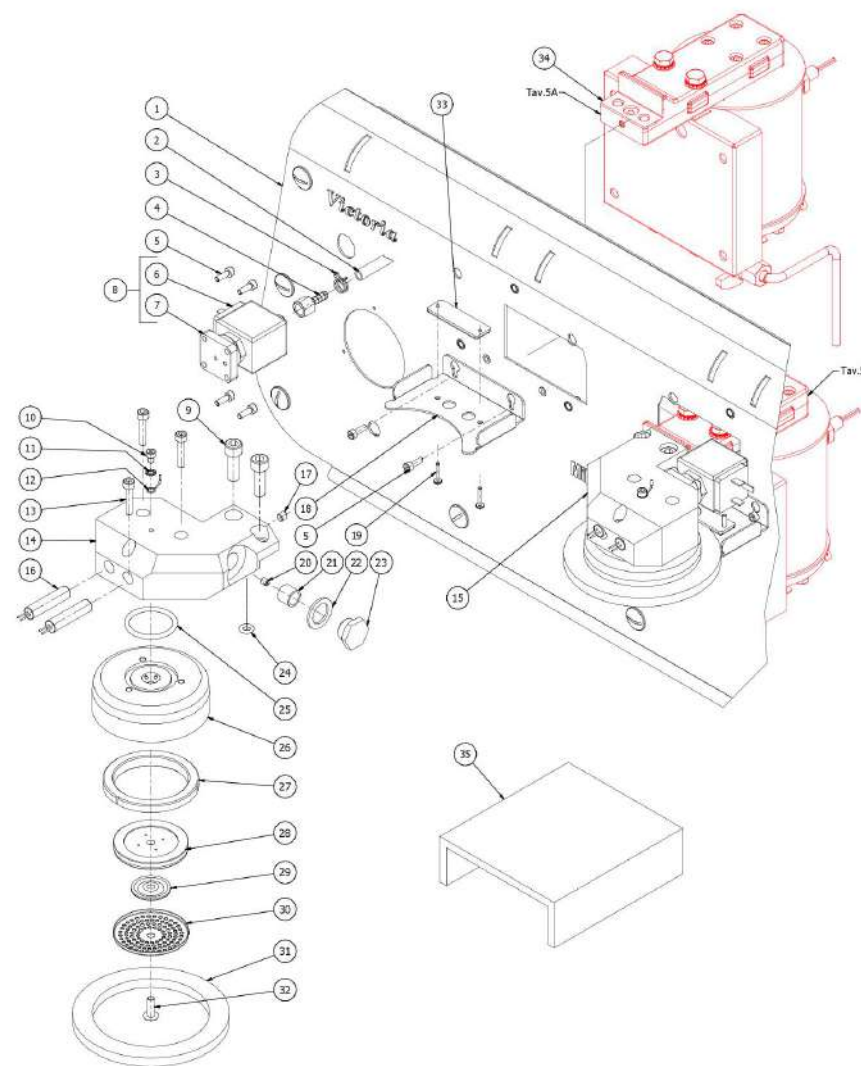

TABLE 3
VICTORIA

BEZZERA

VICTORIA

TABLE 4A - (from 15/01/2020)
VICTORIA

POS	CODE	DESCRIPTION
1	5094910LL	FRONTAL WORK W/COMPASSES W/LABEL
2	5194552	HOSE Ø 8x5 SILICONE L=500 1GR
3	7611516	CLAMP 10086
4	5370313	GROUP E.VALVE DRAIN RUBBER HOLDER
5	7816002	SCREW TCEI M4X12 UNI 5931 A2
6	7630347	COIL EV.220-240V
7	7703021	ELECTROPILOT SIRAI 3 WAYS
8	7702324	SOLENOID VALVE 3 WAY SIRAI 220-240V
9	7816015	SCREW TCEI M8X25 UNI 5931 A2
10	7816017	SCREW TCEI M4X6
11	7814001	WASHER D4 DIN 6798A A2
12	7666003	PROBE RING FOR PID
13	7816021	SCREW TCEI M5X25 UNI 5931 A2
14	5283064.02AL	DELIVERY BODY GROUP 1°GR
15	5283065.02AL	DELIVERY BODY GROUP 2°/3°GR
16	5963182	ASSY HEATING ELEMENT DOUBLE
17	7813008	GRAIN EI M6X6 UNI5923 A4
18	5058488LW	INFERIOR COVER
19	7809811	PLASTIC SCREW TCI M3X16 DIN85
20	5223024	JET M5X5 HOLE D0.8 OT
21	5471002	FILTER D13.5 H11 AISI 304
22	5492022	GASKET D25 X 17 X 2 ASBESTOS FREE
23	5226403AL	PLUG 3/8 G H13 ES22 OT57USA
24	7496036	OR GASKET D6.3X2.4 NBR70
25	7496004.01	GASKET OR 139 VITON FDA
26	5280505TW-AL	COUPLING RING D88.5X29.3 DENICROMAL
27	7493008	CONICAL GASKET H9.3 NBR 90SH PEROS.
28	5285512AL	SHOWER-HOLDER FOR DIFFUSION
29	5285513AL	DIFFUSOR
30	5470515.01	SHOWER D57

BEZZERA

VICTORIA

TABLE 4A - (from 15/01/2020)
VICTORIA

BEZZERA**VICTORIA**

TABLE 4A - (from 15/01/2020)
VICTORIA

POS	CODE	DESCRIPTION
31	5493055	COUPLING RING EXTERIOR GASKET
32	7809903	SCREWS POLIERS M5X16 A4 AISI316
33	7663623	WHITE LED 12V
34	5283063.02AL	BACK DELIVERY BODY GROUP
35	9991023	GROUP DELIVERY COVER

BEZZERA**VICTORIA**

TABLE 4A - (from 15/01/2020)
VICTORIA

BEZZERA**VICTORIA**

TABLE 4 - (up to 14/01/2020)

VICTORIA

POS	CODE	DESCRIPTION
33	7663623	WHITE LED 12V
34	5283063TP	BACK BODY GROUP DELIVERY
35	9991023	GROUP DELIVERY COVER