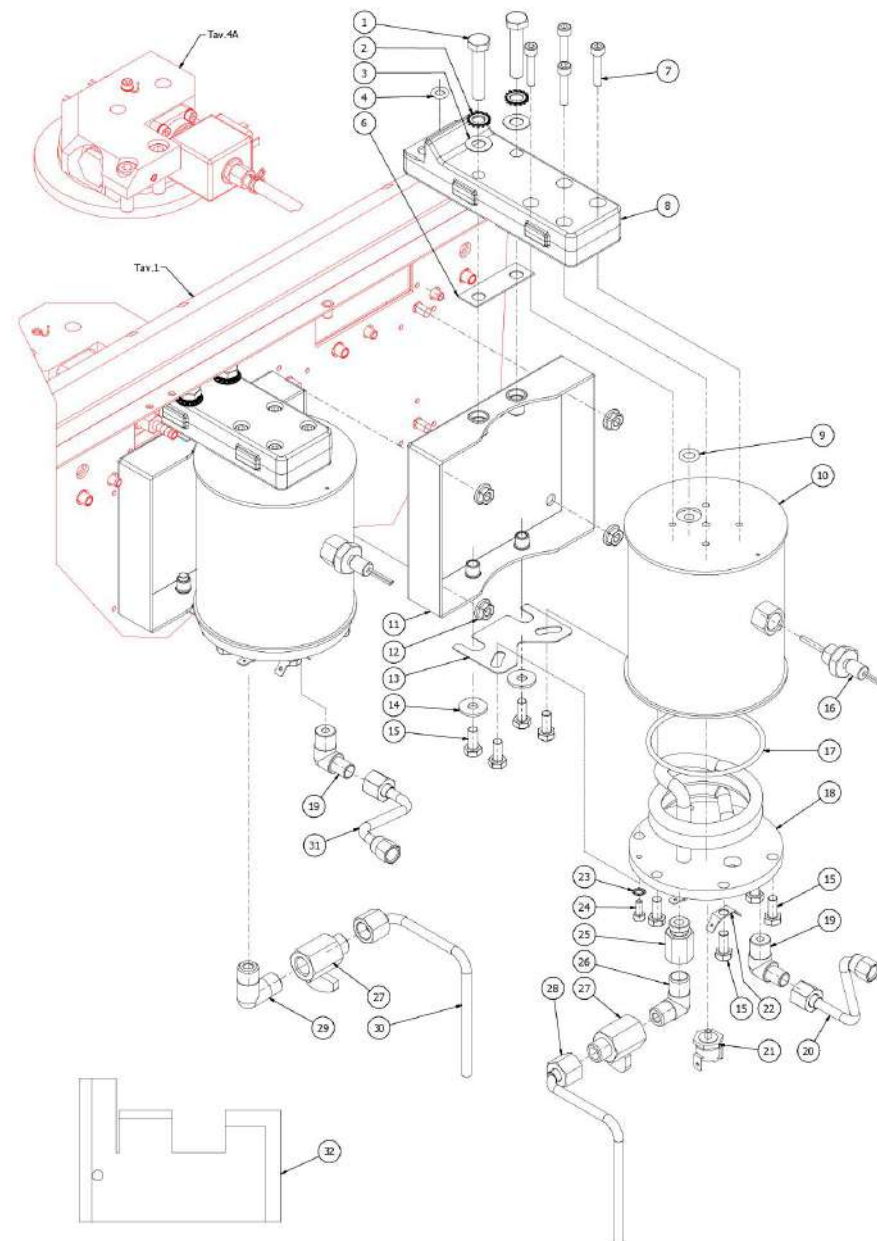

TABLE 5A - (from 15/01/2020)
VICTORIA

BEZZERA

VICTORIA

TABLE 6
VICTORIA

POS	CODE	DESCRIPTION
1	5320530BL	SERVICE BOILER
2	7304502TR	STRAIGHT FITTING 1/8"G OT
3	5301507TR	UNION ELBOW M13X3/8"G BRASS PB FREE
4	5163381LL	STEAM BOILER TUBE
5	5492020	GASKET D11.5 X 2
6	5221840	CAP NUT M13 OT
7	5163386LL	TUBE BOILER/SECURITY VALVE/SOLENOID
8	5301506TR	UNION ELBOW M13X1/4 G
9	7666008	PROBE X THERMOPID AISI316 D3
10	5226405AL	PLUG 1/4"G ES16 H13 OT57USA
11	5973131LL	ASSY PROBE MAX LEVEL ARCADIA
12	7615003	FASTON 45° HOLE D4.3
13	7814001	WASHER D4 DIN 6798A A2
14	7826212	SCREW TCI M4X6 UNI 6107 OT
15	7816423	SCREW TE M8X18 UNI5739 A2
16	5373109	COVER HEATING ELEMENT CONTACTS
17	5058478	SUPPORT COVER HEATING ELEMENT CONTACTS
18	5722255AL	HEATING ELEMENT COPPER 220/240V
18	5722258AL	HEATING ELEMENT 220/240V 3400/3800W
19	5492006	GASKET D76 X 39 X 2 ASBESTOS FREE
20	5163383LL	TUBE L/A
21	5163388LL	TUBE BOILER/DRAIN SOLENOID
22	5038455LL	SERVICE BOILER SUPPORT W/COMPASSES
23	7816401	SCREW TE M10X10 UNI 5739 A2
24	7816420	SCREW TE M8X12 UNI5739 A2
25	9991021	SERVICE BOILER COVER