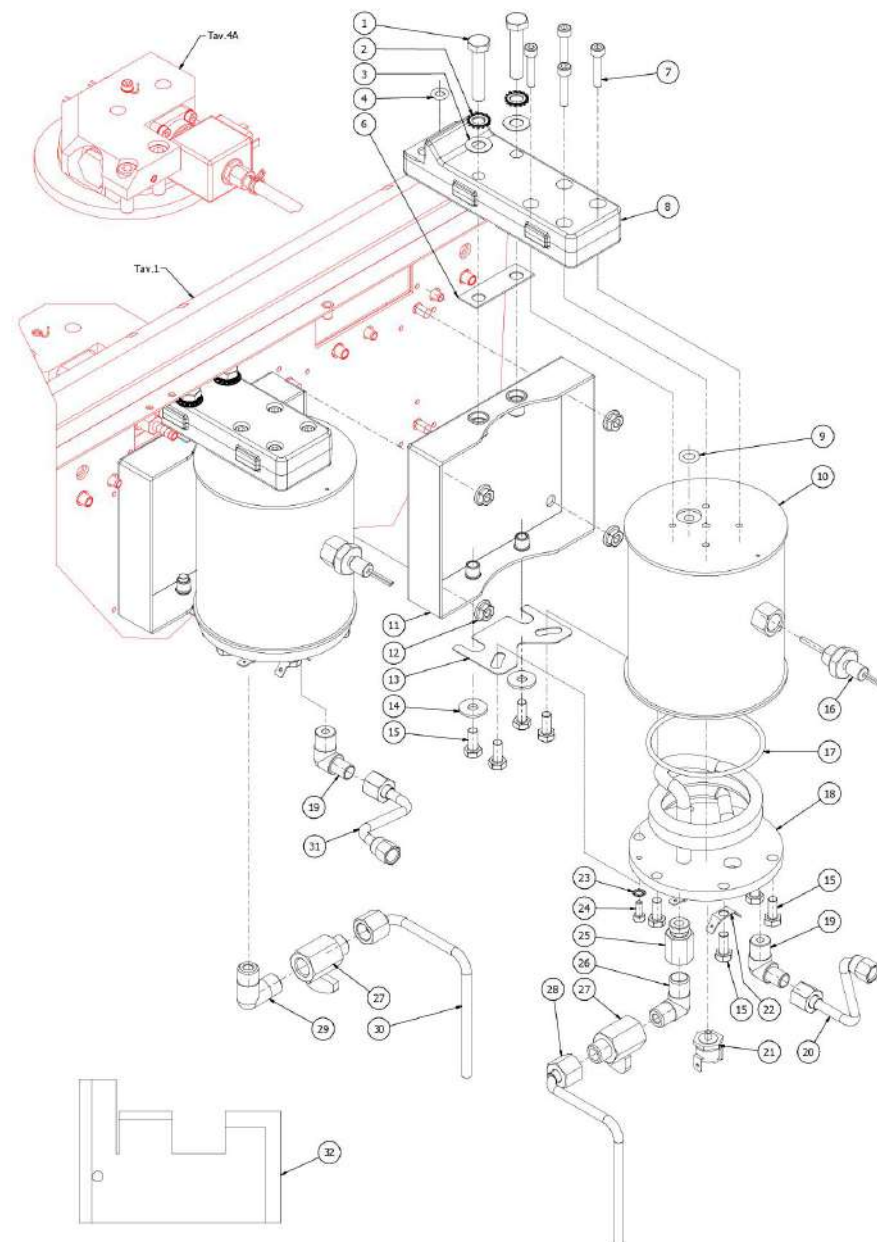

BEZZERA

VICTORIA

TABLE 5A - (from 15/01/2020)
VICTORIA

POS	CODE	DESCRIPTION
1	7816426	SCREW TE M8X40 UNI5739 A2
2	7814006	WASHER D8 DIN6798A A2 INOX
3	7825004	WASHER D8.5X17X0.5 OT
4	7496036	OR GASKET D6.3X2.4 NBR70
6	5859934	INSULATING COFFEE BOILER
7	7816021	SCREW TCEI M5X25 UNI 5931 A2
8	5283063.02AL	BACK DELIVERY BODY GROUP
9	7496093	GASKET OR 109 VITON 70SH
10	5320531BL	COFFEE BOILER
11	5058481LS	COFFEE BOILER SUPPORT GROUP
12	7812701	NUT M6 DIN6923 INOX A2
13	5055757	COFFEE BOILER PLATE SUPPORT
14	7815002	WASHER D6.4X18X1,6 DIN 9021 A2
15	7816422	SCREW TE M6X14 UNI 5739 OT
16	7666008	PROBE X THERMOPID AISI316 D3
17	7496040	OR GASKET D73 X 3 VITON
18	5722257AL	HEATING ELEMENT COPPER 220/240V-800
18	5722259AL	HEATING ELEMENT 220/240V-1100/1300W
19	5301512	UNION ELBOW M12 X 1/4 G
20	5162474LL	VOLUMETRIC COUNTER TUBE
21	7434009	THERMOSTAT MANUAL 16A 135°C
22	7615002	DOUBLE FASTON 90° HOLE D6.3
23	7814001	WASHER D4 DIN 6798A A2
24	7816009	SCREW TCEI M4X10 UNI 5931A2
25	5225304AL	FITTING 1/4"GXM13 MF
26	5301506TR	UNION ELBOW M13X1/4 G
27	7451504	BALL VALVE MINIBALL 1/4 G M/F
28	5162469LL	COFFEE BOILER DRAIN TUBE 1°GR
29	5301527TR	ELBOW FITTING 1/4 G OT
30	5162470LL	COFFEE BOILER DRAIN TUBE 2°GR

BEZZERA

VICTORIA

TABLE 5A - (from 15/01/2020)
VICTORIA