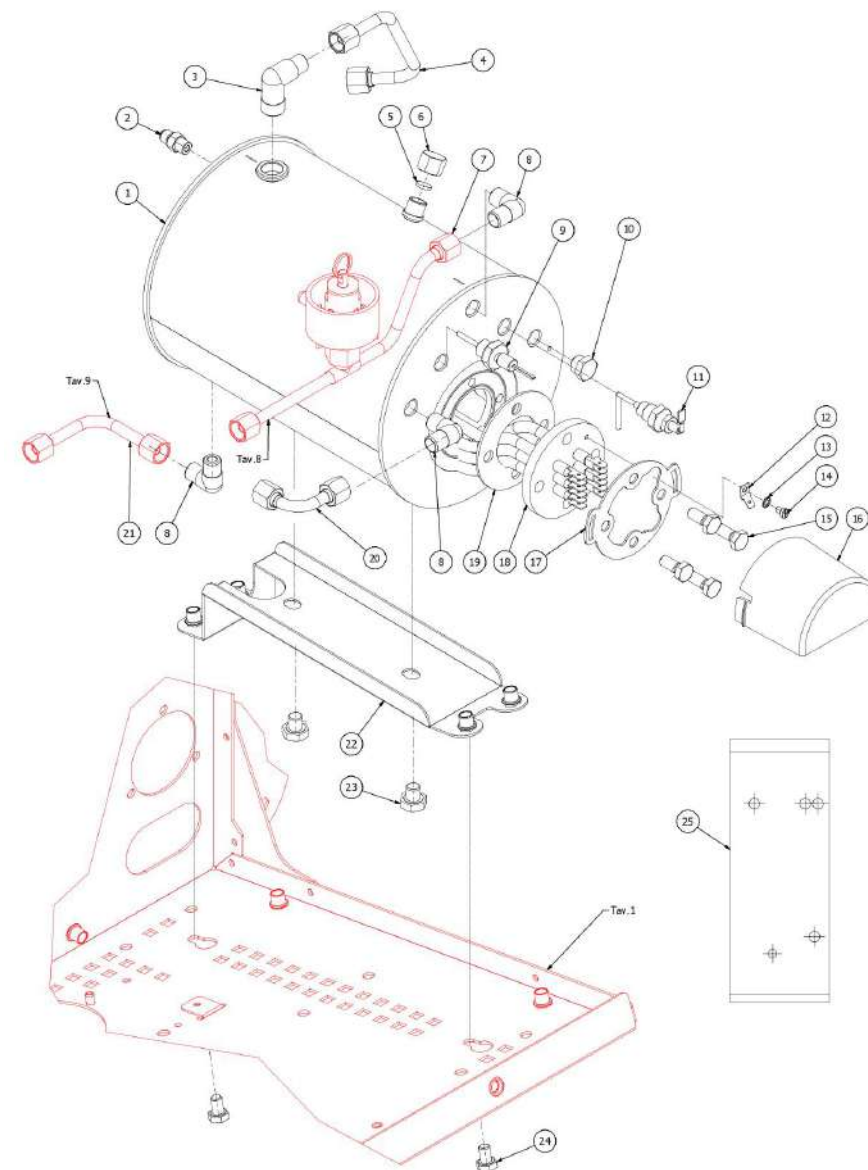

BEZZERA

VICTORIA

TABLE 6
VICTORIA

TABLE 7
VICTORIA

POS	CODE	DESCRIPTION
1	5320530BL	SERVICE BOILER
2	7304502TR	STRAIGHT FITTING 1/8 G OT
3	5301507TR	UNION ELBOW M13X3/8 G BRASS PB FREE
4	5163382LL	STEAM TUBE STEAM/WATER BOILER
5	5163385LL	TUBE SOLENOID WATER/TAP
6	5302014AL	FITTING M13X1/8 G ES15 H23.5
7	7630340	COIL EV.220/230V OLAB 2-3 WAY GR
7	7630342	COIL 240V OLAB 2-3 WAYS BIG
8	7703017	ELECTROPILOT 2 LARGE WAYS
9	7702414.01	EV.2 WAYS OLAB 240V BIG COIL
9	7702320.01	EV.2 WAY 220/230V BIG COIL
10	5192311	PESCANTE D6X1 L=120 PTFE
11	5163384LL	TUBE BOILER/SOLENOID WATER
12	5163386LL	TUBE BOILER/SECURITY VALVE/SOLENOID
13	5301506TR	UNION ELBOW M13X1/4
14	7666008	PROBE X THERMOPID AISI316 D3
15	5226405AL	PLUG 1/4 G ES16 H13 OT57USA
16	5973131LL	ASSY PROBE MAX LEVEL ARCADIA
17	7615003	FASTON 45° HOLE D4.3
18	7814001	WASHER D4 DIN 6798A A2
19	7826212	SCREW TCI M4X6 UNI 6107 OT
20	7816423	SCREW TE M8X18 UNI5739 A2
21	5373109	COVER HEATING ELEMENT CONTACTS
22	5058478	SUPPORT COVER HEATING ELEMENT CONTACTS
23	5722255AL	HEATING ELEMENT COPPER 220/240V
23	5722258AL	HEATING ELEMENT 220/240V 3400/3800W
24	5492006	GASKET D76 X 39 X 2 ASBESTOS FREE
25	5163383LL	TUBE L/A
26	5163388LL	TUBE BOILER/DRAIN SOLENOID
27	5038455LL	SERVICE BOILER SUPPORT W/COMPASSES