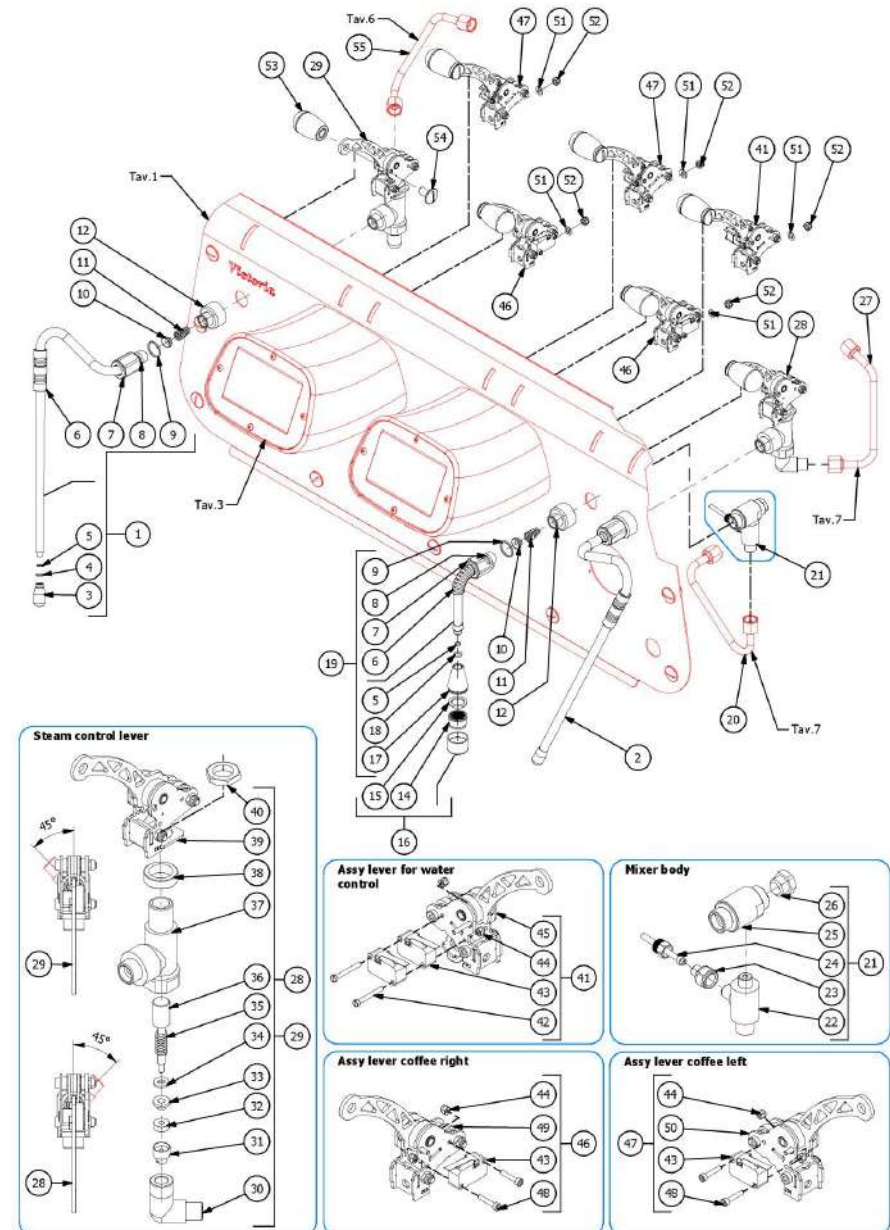

TABLE 10
VICTORIA

POS	CODE	DESCRIPTION
32	5496042	GASKET D11X4X4 EPT 70
33	5494004	GASKET D12 X 6 PTFE GRAPHITIZED
34	5261801	WASHER D11
35	5471513	SPRING D8 H17 AISI302
36	5260205DL	SHAFT D12X60,5 AISI303
37	5283058AL	TAP BODY 3/8 G D26/22
38	5220612	STEAM TAP BUSH
39	5963232	LEVER GROUP COMMAND STEAM WITHOUT
40	5221826	NUT 3/8 G ES.22 H5 OT
41	5960517.01	ASSY LEVER FOR WATER CONTROL VICT.
42	7826205	SCREW TCI M3X25 UNI6107 OT
43	7633909	MICROSWITCH NRA43K5
44	7812402	NUT M3 UNI7473 A2 SELF-LOCKING INOX
45	5963233	LEVER GROUP COMMAND WATER WITHOUT
46	5960516.01	ASSY LEVER COFFEE RIGHT VICT.
47	5960515.01	ASSY LEVER COFFEE LEFT VICT.
48	7816029	SCREW TCEI M3X16 UNI5931 A2
49	5963234	LEVER GROUP COMMAND COFFEE RIGHT
50	5963235	LEVER GROUP COMMAND COFFEE LEFT
51	7815003	PLAIN WASHER D5 UNI 6592 A2
52	7811601	SELF-LOCKING NUT M5 UNI 7474 A2
53	7372005	WOODEN KNOBS + INOX
54	7809906DL	SCREWS POELIER M8X16 A2 AISI304
55	5163381LL	STEAM BOILER TUBE

TABLE 10
VICTORIA