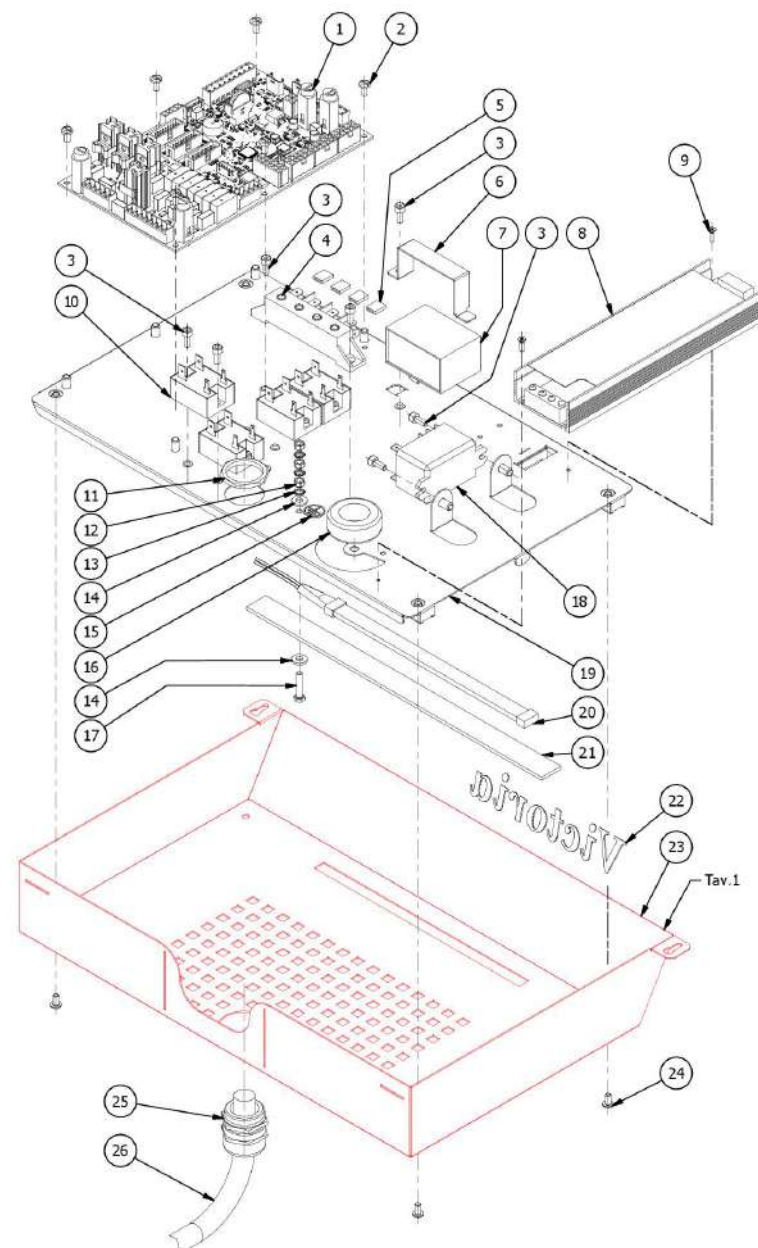

TABLE 12
VICTORIA

TABLE 13
VICTORIA

POS	CODE	DESCRIPTION
1	7665536R	CARD VICT.1.0
1	7665537R	CARD VICT.2.0
2	7809813	SCREW TCI M4X8 DIN85
3	7816009	SCREW TCEI M4X10 UNI 5931A2
4	7612514	WISE FV173 4 CONTACTS
5	7611005	COPRIFASTON PRESS.1/8
6	5058489LW	ELECTRIC BOX BLOCK FILTER
7	7663010	THREE PHASE FILTER
8	7637211	POWER SUPPLY 200VA 24V UHP-200-24
9	7817803	SCREW TPS M3X10 UNI 7688 DIN 965 A2
10	7635426	RELAIS SSR COMPACT
11	7614009	NUT PG21
11	7614011	NUT PG29
12	7822603	NUT M4 OT
13	7814001	WASHER D4 DIN 6798A A2
14	5261801	WASHER D11
15	5520515.01	ADHESIVE LABEL
16	7663014	WIRED TOROID 3-124-358
17	7826411	SCREW TE M4X20 UNI5739 OT
18	7635422	RELAY 30A 220/240V
19	5055756LL	ELECTRIC PART PLATE W/COMPASSES
20	7663626.01	LED RGB 12V L = 200MM FEMALE
21	5370004	WHITE PLEX
22	5522513	LABEL METALSCRIPT
23	5055755LS	ELECTRIC BOX
24	7819908	SCREW TTEI M4X8
25	7614008	BLOCKCABLE PG21
25	7614010	BLOCKCABLE PG29
26	5968512	ASSY CABLE POWER SUPPLY 5X2.5
26	5968514	ASSY CABLE POWER SUPPLY 3X8AWG

TABLE 13
VICTORIA

TABLE 13
VICTORIA

POS	CODE	DESCRIPTION
26	5968515	ASSY CABLE POWER SUPPLY 5X4-2.2MT

TABLE 13
VICTORIA

TABLE 14
VICTORIA

POS	CODE	DESCRIPTION
1	7990603	CLEANING BRUSH FOR COFFEE MACHINE
2	5471031.01	FILTER 1 CUP 8 GRAMS
3	5471035	FILTER 2 CUPS 16 GR RIBBED
4	5471038	BLIND FILTER AISI304
5	5965643R	ASSY FILTER-HOLDER BZ 1TZ 80°
5	5965644R	ASSY FILTER-HOLDER BZ 2TZ
6	7371523	WOODEN HANDLE FILTER-HOLDER+INOX
7	5286016TW	FILTERHOLDER TILTED HANDLE BZ GROUP
8	5471527	FILTER-HOLDER SPRING D1.2 AISI 302
9	7305007TW	SPOUT 2 WAYS WITHOUT PB+PWP
10	7305006TW	SPOUT 1 WAY S/PB+PWP