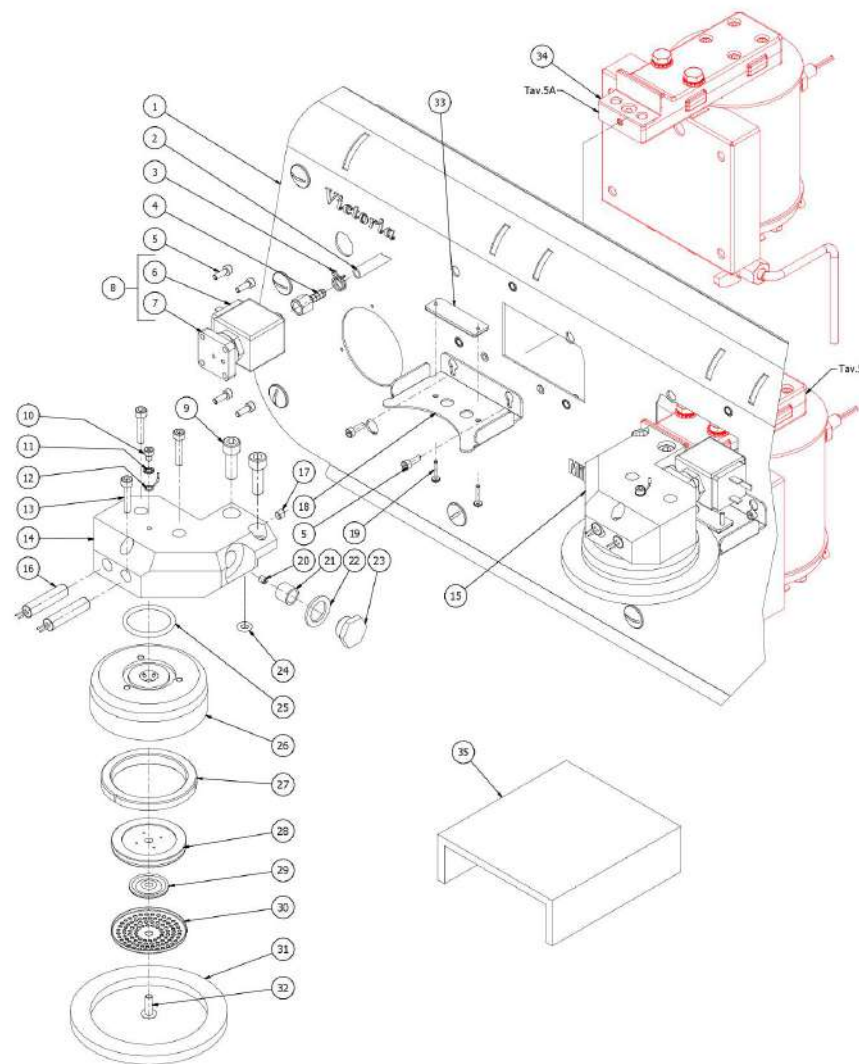

BEZZERA**VICTORIA**TABLE 1
VICTORIA

BEZZERA**VICTORIA**TABLE 2
VICTORIA

POS	CODE	DESCRIPTION
1	5059000LW	LEFT FOOT
2	5059001LW	RIGHT FOOT
3	7809906DL	SCREWS POELIER M8X16 A2 AISI304
4	5266200MP	SPACER SUPPORT FOOT
5	5262207MP	SPACER FOR FOOT
6	5266201MP	FOOT
7	7496100	GASKET OR 826 D3,53X42.86 NBR
8	7816025	SCREW TCEI M8X35 UNI 5931 A2
9	5262206MP	SPACER FOOT

TABLE 3
VICTORIA

BEZZERA

VICTORIA

TABLE 4A - (from 15/01/2020)
VICTORIA

POS	CODE	DESCRIPTION
1	5094910LL	FRONTAL WORK W/COMPASSES W/LABEL
2	5194552	HOSE Ø 8x5 SILICONE L=500 1GR
3	7611516	CLAMP 10086
4	5370313	GROUP E.VALVE DRAIN RUBBER HOLDER
5	7816002	SCREW TCEI M4X12 UNI 5931 A2
6	7630347	COIL EV.220-240V
7	7703021	ELECTROPILOT SIRAI 3 WAYS
8	7702324	SOLENOID VALVE 3 WAY SIRAI 220-240V
9	7816015	SCREW TCEI M8X25 UNI 5931 A2
10	7816017	SCREW TCEI M4X6
11	7814001	WASHER D4 DIN 6798A A2
12	7666003	PROBE RING FOR PID
13	7816021	SCREW TCEI M5X25 UNI 5931 A2
14	5283064.02AL	DELIVERY BODY GROUP 1°GR
15	5283065.02AL	DELIVERY BODY GROUP 2°/3°GR
16	5963182	ASSY HEATING ELEMENT DOUBLE
17	7813008	GRAIN EI M6X6 UNI5923 A4
18	5058488LW	INFERIOR COVER
19	7809811	PLASTIC SCREW TCI M3X16 DIN85
20	5223024	JET M5X5 HOLE D0.8 OT
21	5471002	FILTER D13.5 H11 AISI 304
22	5492022	GASKET D25 X 17 X 2 ASBESTOS FREE
23	5226403AL	PLUG 3/8 G H13 ES22 OT57USA
24	7496036	OR GASKET D6.3X2.4 NBR70
25	7496004.01	GASKET OR 139 VITON FDA
26	5280505TW-AL	COUPLING RING D88.5X29.3 DENICROMAL
27	7493008	CONICAL GASKET H9.3 NBR 90SH PEROS.
28	5285512AL	SHOWER-HOLDER FOR DIFFUSION
29	5285513AL	DIFFUSOR
30	5470515.01	SHOWER D57

BEZZERA

VICTORIA

TABLE 4A - (from 15/01/2020)
VICTORIA

BEZZERA**VICTORIA**

TABLE 4A - (from 15/01/2020)
VICTORIA

POS	CODE	DESCRIPTION
31	5493055	COUPLING RING EXTERIOR GASKET
32	7809903	SCREWS POLIERS M5X16 A4 AISI316
33	7663623	WHITE LED 12V
34	5283063.02AL	BACK DELIVERY BODY GROUP
35	9991023	GROUP DELIVERY COVER