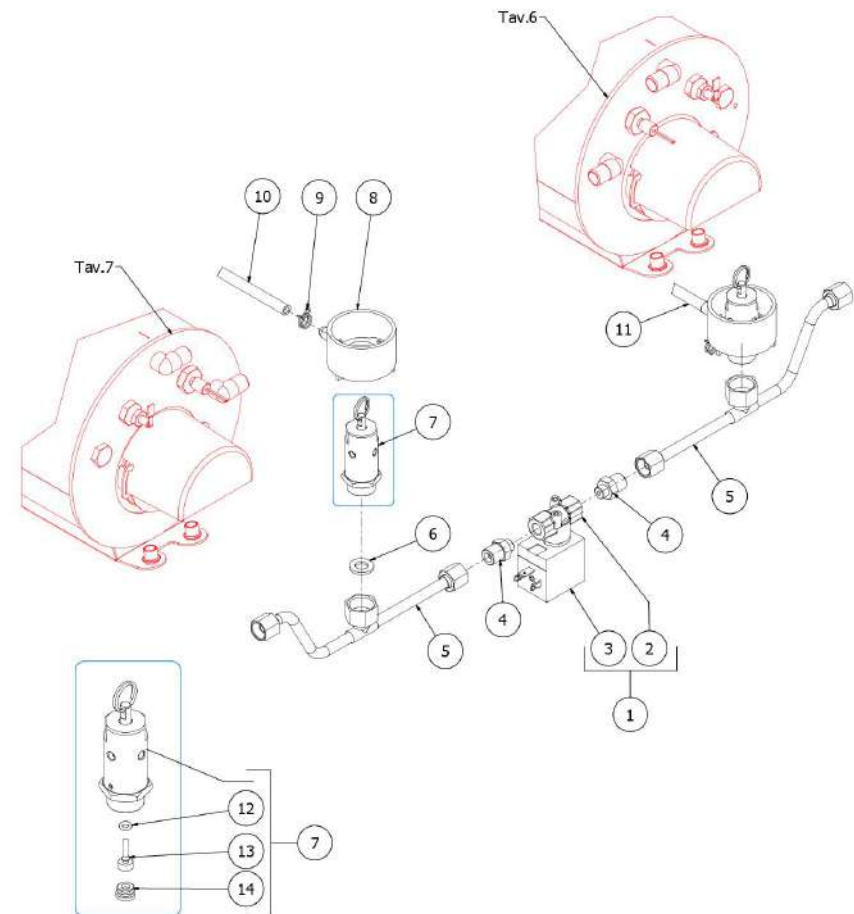

TABLE 8
VICTORIA

POS	CODE	DESCRIPTION
1	7702320.01	EV.2 WAY 220/230V BIG COIL
1	7702414.01	EV.2 WAYS OLAB 240V BIG COIL
2	7703017	ELECTROPILOT 2 LARGE WAYS
3	7630340	COIL EV.220/230V OLAB 2-3 WAY GR
3	7630342	COIL 240V OLAB 2-3 WAYS BIG
4	5302014AL	FITTING M13X1/8 G ES15 H23.5
5	5163386LL	TUBE BOILER/SECURITY VALVE/SOLENOID
6	5492021	GASKET D18x10x2
7	5965308	ASSY SECURITY VALVE 2,5 BAR
8	5963047	CUP+O-RING+PLUG
9	7611516	CLAMP 10086
10	5194552	HOSE Ø 8x5 SILICONE L=500 1GR
11	5194540	SILICON PIPE D8X5X1.5 L=300
12	7496094	O-RING GASKET 102 VITON 70SH
13	5264017.02	SECURITY VALVE PIN
14	5226417.01	SECURITY VALVE 1/8 G PLUG

TABLE 8
VICTORIA