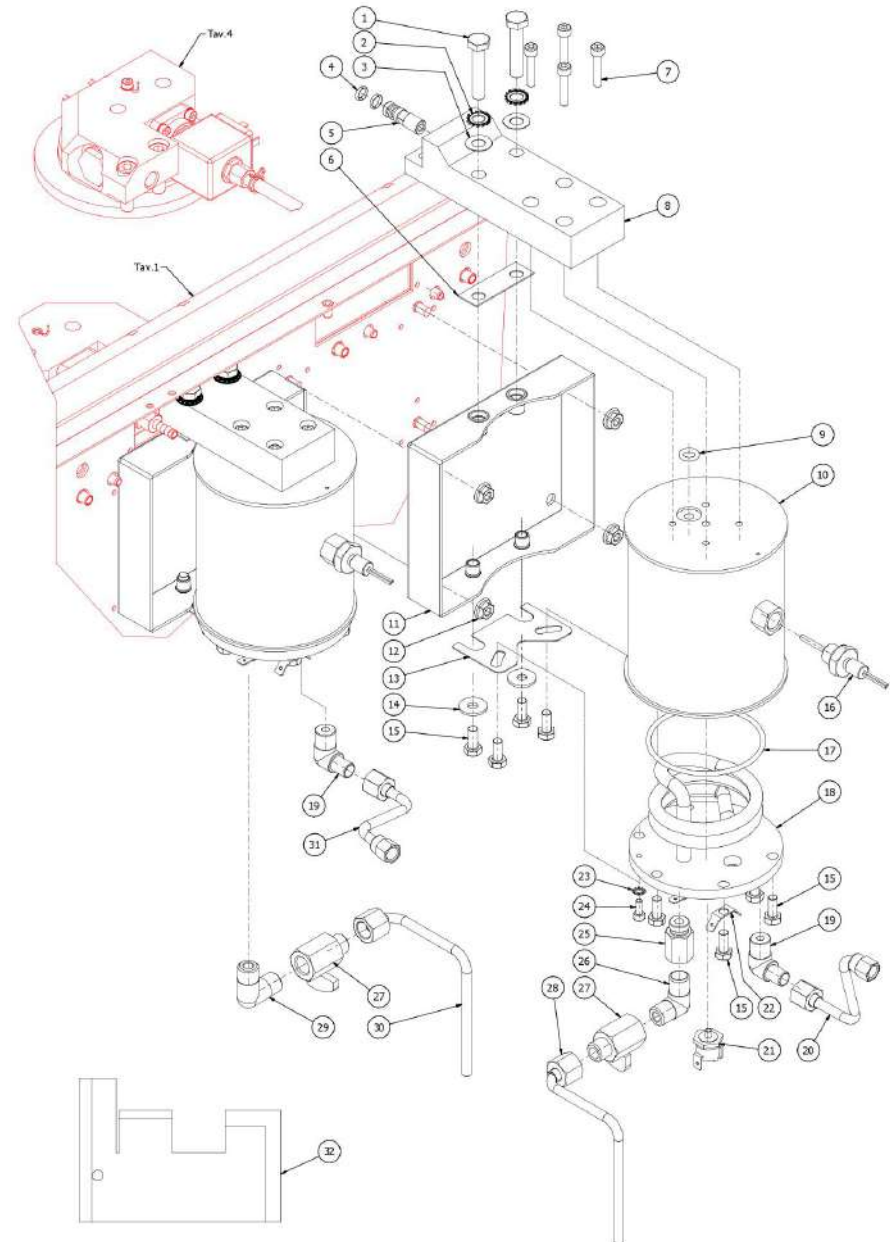

BEZZERA

VICTORIA

TABLE 5 - (up to 14/01/2020)
VICTORIA

POS	CODE	DESCRIPTION
1	7816426	SCREW TE M8X40 UNI5739 A2
2	7814006	WASHER D8 DIN6798A A2 INOX
3	7825004	WASHER D8.5X17X0.5 OT
4	7496023	GASKET OR 106 VITON
5	5265207	FITTING FOR GRAFTING GROUP
6	5859934	INSULATING COFFEE BOILER
7	7816021	SCREW TCEI M5X25 UNI 5931 A2
8	5283063TP	BACK BODY GROUP DELIVERY
9	7496093	GASKET OR 109 VITON 70SH
10	5320531BL	COFFEE BOILER
11	5058481LS	COFFEE BOILER SUPPORT GROUP
12	7812701	NUT M6 DIN6923 INOX A2
13	5055757	COFFEE BOILER PLATE SUPPORT
14	7815002	WASHER D6.4X18X1,6 DIN 9021 A2
15	7816422	SCREW TE M6X14 UNI 5739 OT
16	7666008	PROBE X THERMOPID AISI316 D3
17	7496040	OR GASKET D73 X 3 VITON
18	5722257AL	HEATING ELEMENT COPPER 220/240V-800
18	5722259AL	HEATING ELEMENT 220/240V-1100/1300W
19	5301512	UNION ELBOW M12 X 1/4 G
20	5162474LL	VOLUMETRIC COUNTER TUBE
21	7434009	THERMOSTAT MANUAL 16A 135°C
22	7615002	DOUBLE FASTON 90° HOLE D6.3
23	7814001	WASHER D4 DIN 6798A A2
24	7816009	SCREW TCEI M4X10 UNI 5931A2
25	5225304AL	FITTING 1/4"GXM13 MF
26	5301506TR	UNION ELBOW M13X1/4 G
27	7451504	BALL VALVE MINIBALL 1/4 G M/F
28	5162469LL	COFFEE BOILER DRAIN TUBE 1°GR
29	5301527TR	ELBOW FITTING 1/4 G OT

BEZZERA

VICTORIA

TABLE 5 - (up to 14/01/2020)
VICTORIA