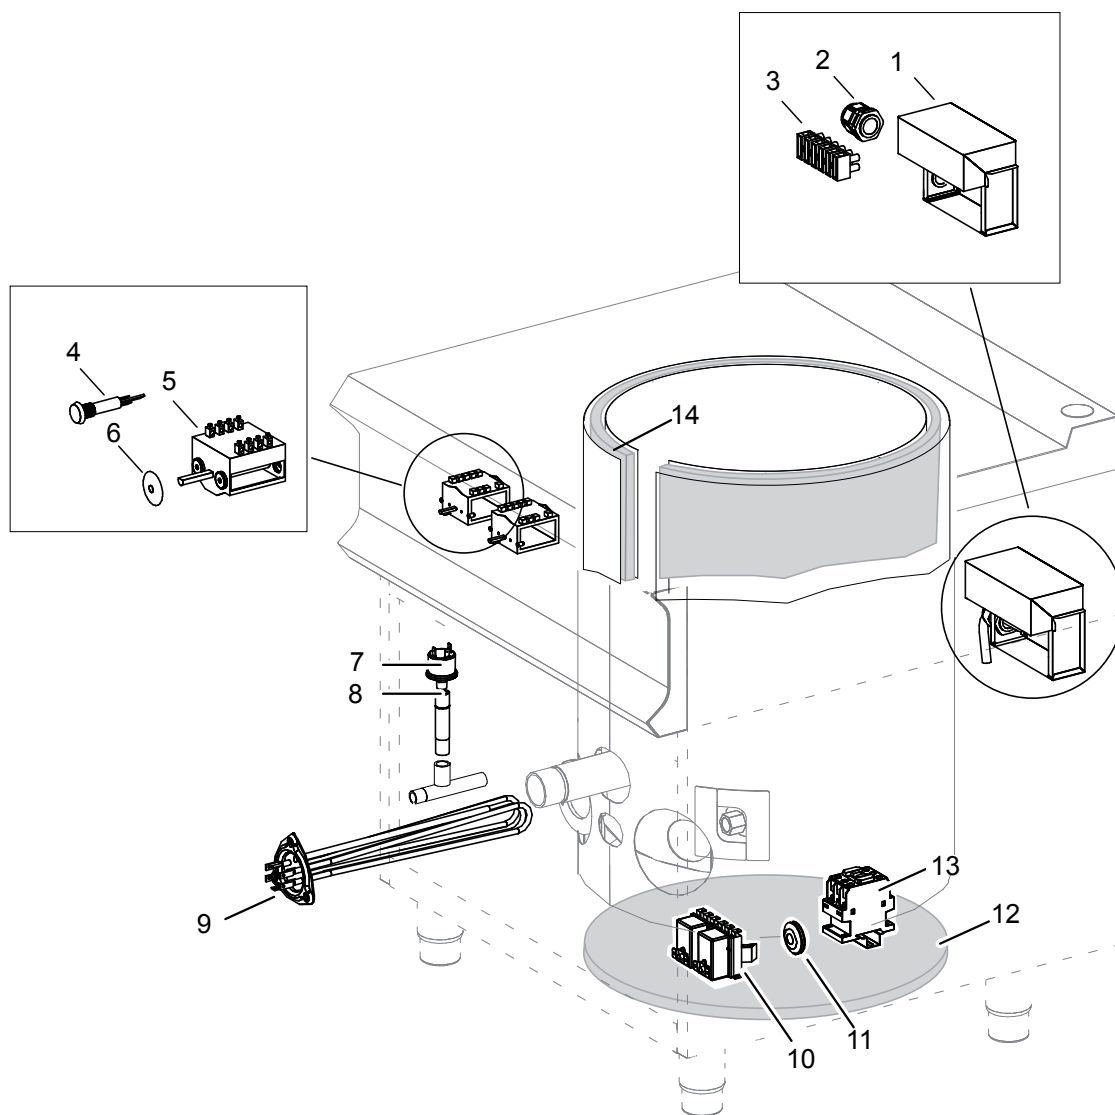

Nr.	Code	Title	Recommended
1.	201571	CABINET TERMINAL BLOCK PROTECTION	
2.	RTBF800138	CHOCK	
3.	RTBF900045	TERMINAL BOARD	
4.	166465	GREEN WARNING LIGHT	✓
5.	RTCP900036	COMMUTATOR	✓
6.	RTCU800185	GASKET FOR COMMUTATOR ROD	✓
7.	170843	PRESSURE SWITCH	✓
8.	200706	LEVEL TAP INLET PIPE	
9.	RTCU700619	HEATING ELEMENT 4,5KW	✓
10.	RTCP900074	SAFETY THERMOSTAT	✓
11.	RTBF800134	CHOCK	
12.	168256	INSULATING PANEL	
13.	RTFOC00466	RELAJ	✓
14.	168255	INSULATING PANEL