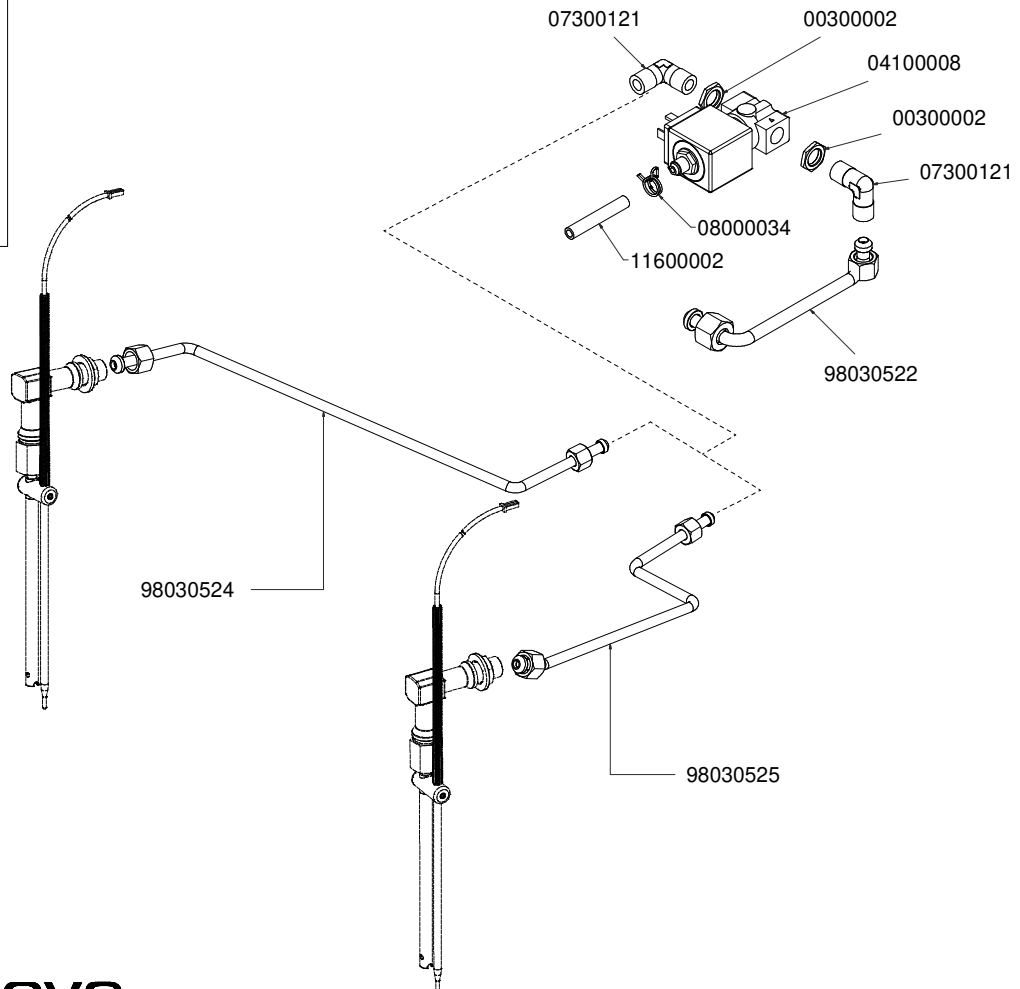

COMPONENTI MISCELATORE ACQUA CALDA HOT/COLD WATER MIXER COMPONENTS

WATER MIXER

AUTOSTEAM