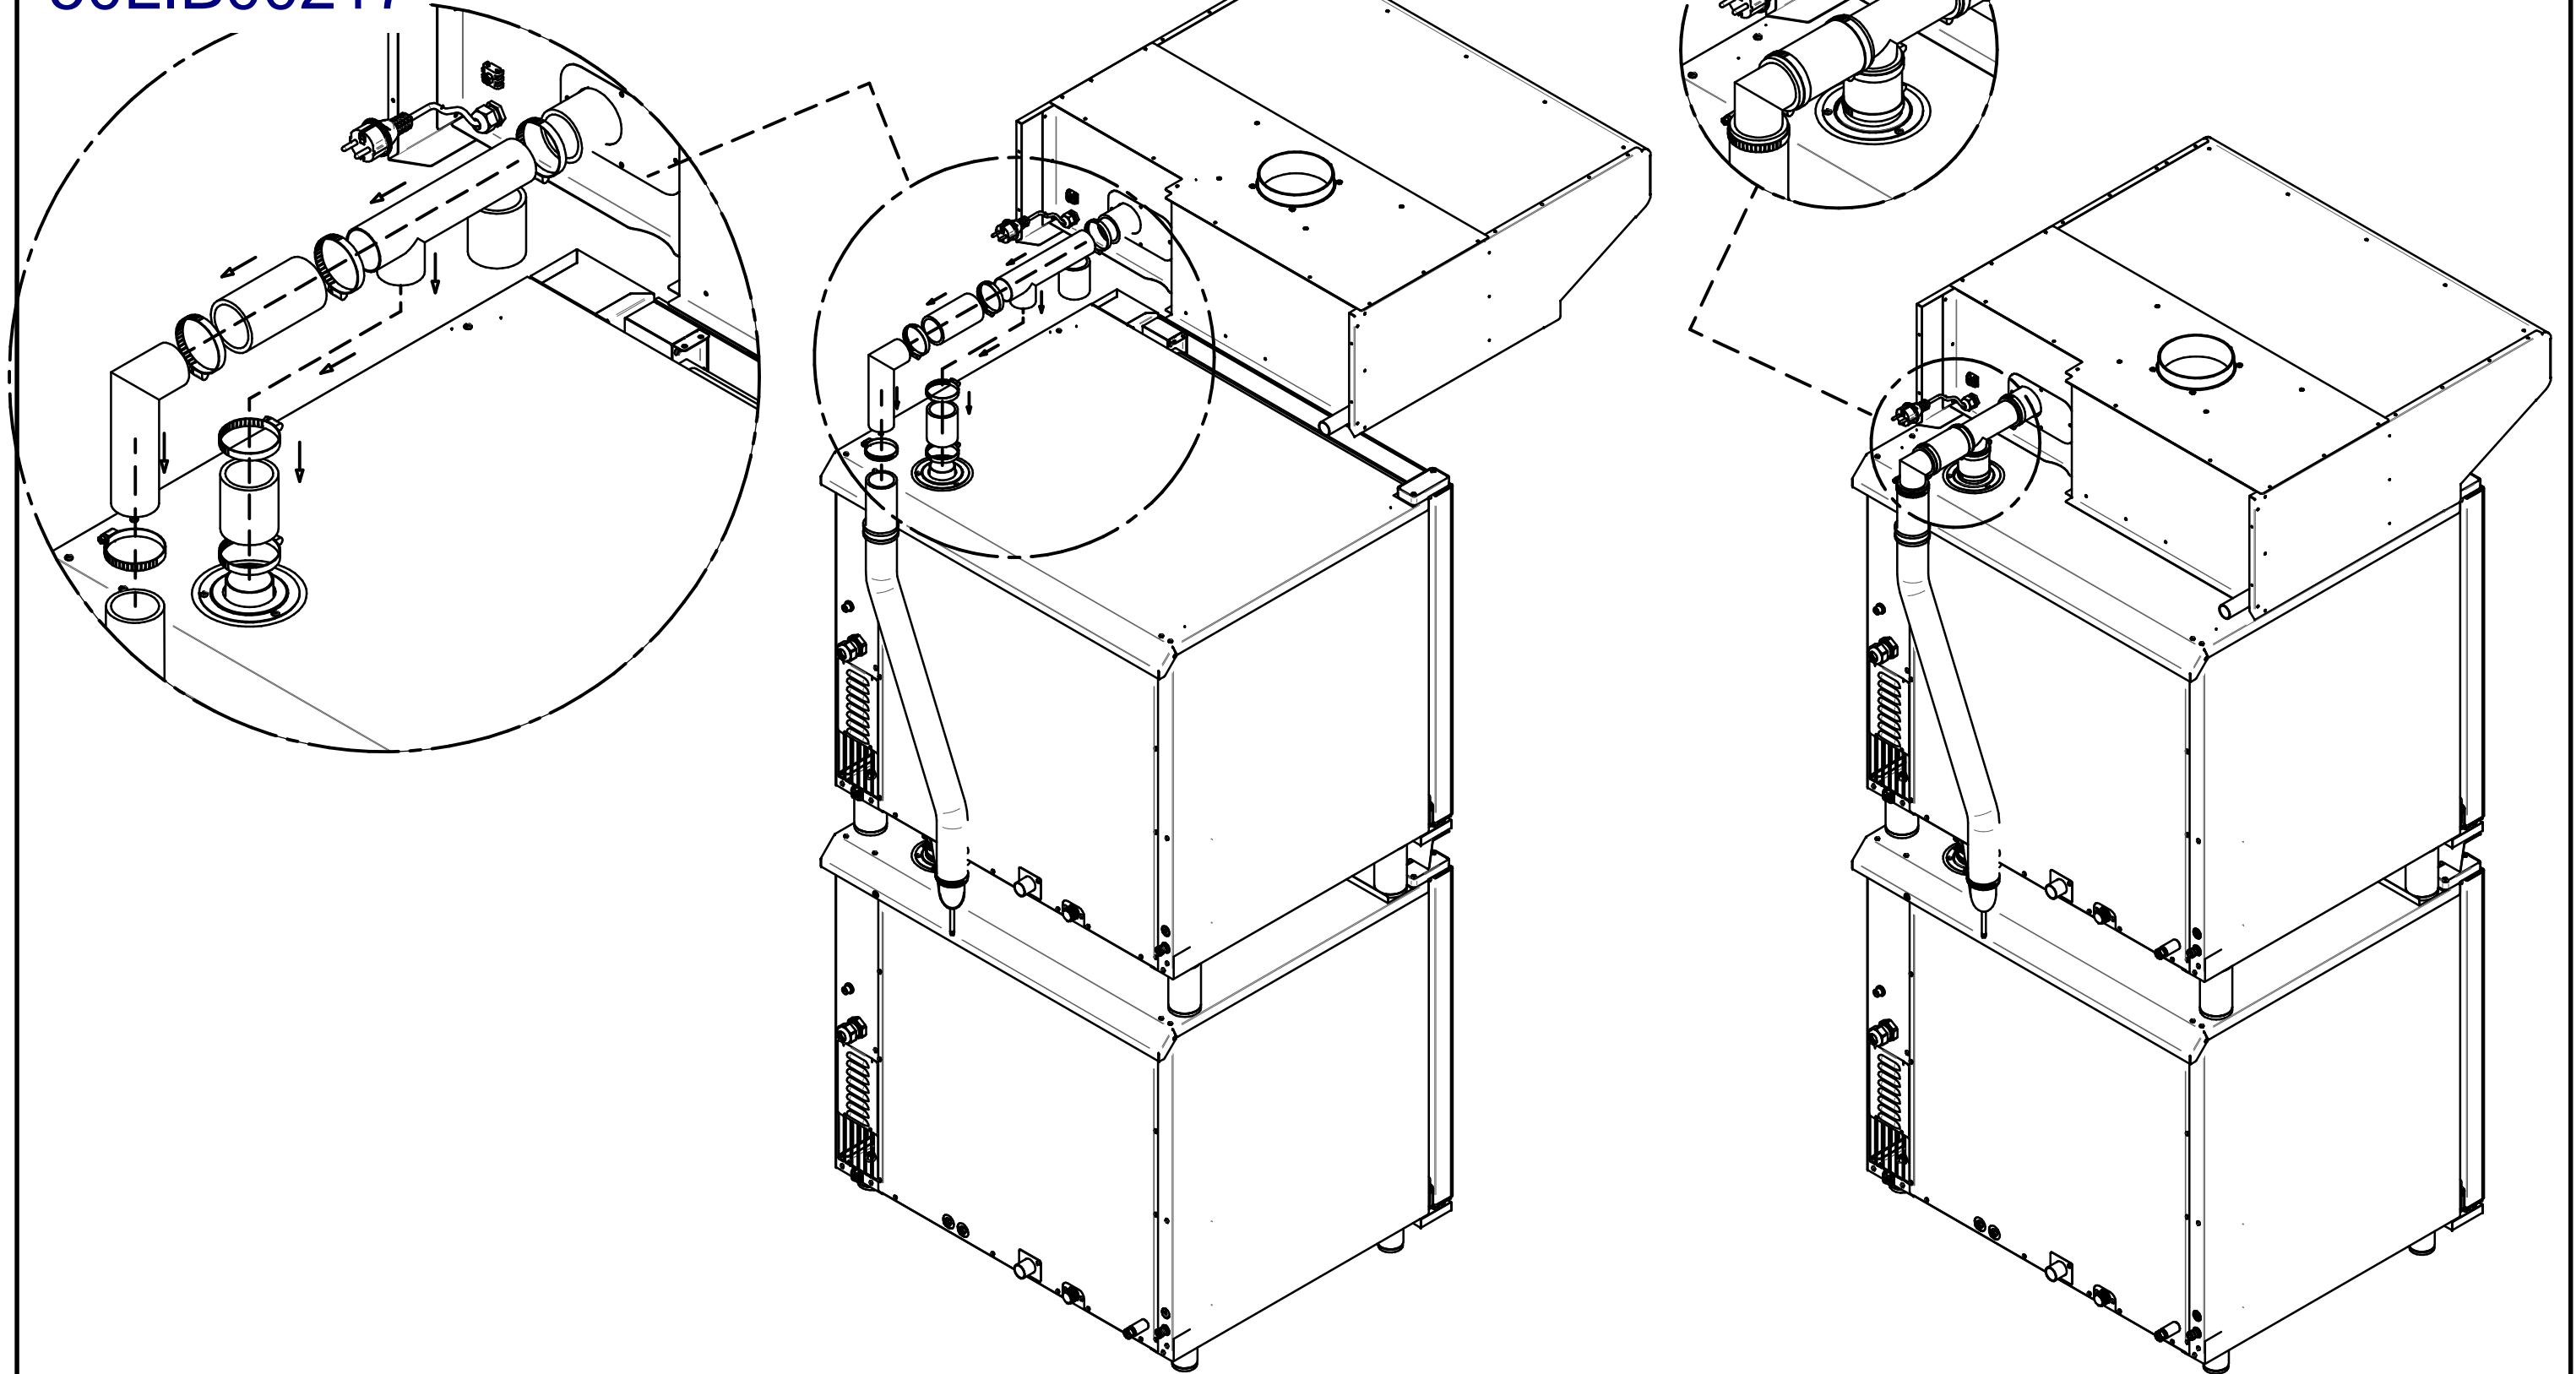

SK42

VERSION:
D0-DY-TC

50LIB00217

Date	20/12/2020				
Revision No	1	2	3	4	

Released:	28/08/2019	Description :	SK42 KIT SOVRAPPOSIZIONE SQUERO
Page No:	Pag. 2 of 4	Filename:	50LIB00217-001

Scale :
1:12.5

Drawing by:
C.Golfetto